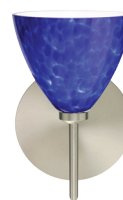

LED: 5W LED Replaceable source 120V, dimmable, included.

DIFFUSER

Shade shall be handcrafted glass of various decors. Diameter of 5.0" and height of 4.5"

CONSTRUCTION

Fixture utilizes metal arm assembly with stamped steel canopy and faceplate (5" Circle or Square), with plated finish.

METAL FINISH

Fixture shall be finished in Bronze, Chrome or Satin Nickel.

MOUNTING

Installs directly to a 4" octagonal outlet box. Wall-mount only. Designed for uplighting, but may also be oriented downward.

177918
AMBER CLOUD

1779HB
HABANERO

177941
GARNET

1779CE
CEYLON

177986
BLUE CLOUD

1779CF
COPPER FOIL

1779SF
SILVER FOIL

1779GF
GOLD FOIL

For ordering information, see next page

All dimensions provided are nominal. Allowance must be made for dimensional tolerance in handcrafted glasses.

MIA

MINI SCONCES WALL

ORDERING:

FIXTURE	GLASS OPTIONS	METAL FINISH	METAL FINISH	OPTIONS
1SW Sconce	177907 Opal Matte	(blank) 40W G9 Hal	BR Bronze	SQ Square
	177918 Amber Cloud	LED 5W LED 120V,	CR Chrome	Canopy
	177919 Carrera	dimnable	SN Satin Nickel	
	177941 Garnet			
	177980 Amber Matte			
	177986 Blue Cloud			
	1779CE Ceylon			
	1779CF Copper Foil			
	1779GF Gold Foil			
	1779HB Habanero			
	1779HN Honey			
	1779HV Halva			
	1779MA Magma			
	1779MG Marble Grigio			
	1779SF Silver Foil			