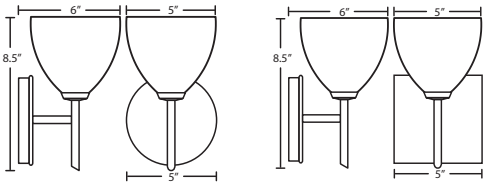

For ordering information, see next page

All dimensions provided are nominal. Allowance must be made for dimensional tolerance in handcrafted glasses.