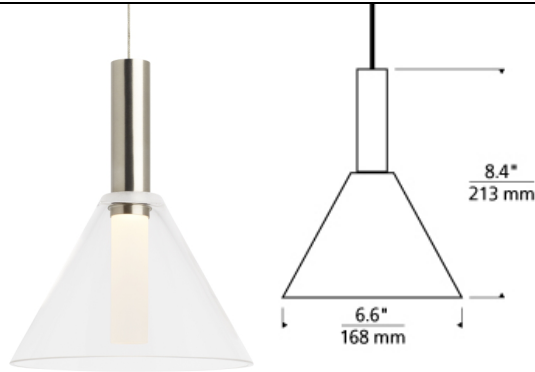

Mezz Pendant

DESCRIPTION

The Mezz pendant light by Tech Lighting is simply handsome featuring a sleek modern canonical shape and tipped sabre. At its core sits a cylindrical acrylic diffuser, providing a glare-free lighting experience in any space. Modest in size the Mezz scales at 7.4" in height and 3.54" in width making it ideal for kitchen island task lighting, bedroom lighting flanking two end tables or hallways. The Mezz is available in two on trend color options, Clear and Transparent Smoke and two sleek finishes, Satin Nickel and Matte Black. A high powered integrated LED lamp provides ample amounts of light onto surfaces below. The Mezz is fully dimmable to create the desired ambiance in your unique space. Ships with 8 watt, 336 delivered lumens, 3000K LED module. Dimmable with Low-Voltage electronic dimmer. Ships with 6 feet of field cuttable cable.

WEIGHT

1.5-2lb / 0.68-0.91kg ±

clear

transparent smoke

ORDERING INFORMATION

| 700 SYSTEM | MEZ | COLOR | FINISH | LAMP |
|------------|----------------------|---------------------|----------------|----------------------------------|
| FJ | FREEJACK | C CLEAR | B BLACK | -LED930 12 VOLT LED 90 CRI 3000K |
| KL | KABLE LITE | K TRANSPARENT SMOKE | S SATIN NICKEL | |
| MP | MONOPOINT | | | |
| MO | MONORAIL | | | |
| MO2 | TWO-CIRCUIT MONORAIL | | | |