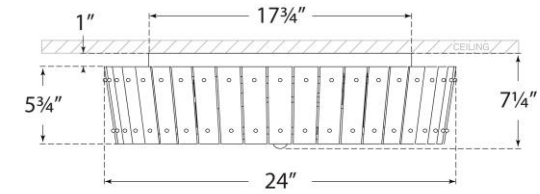

TEAR SHEET

Cadence Large Single-Tier Flush Mount

Item # S 4652HAB-AM

Designer: Carrier and Company

Height: 7.25"

Width: 24"

Canopy: 17.75" Round

Finishes: HAB, PN

Glass Options: AM

Socket: 4 - E12 Candelabra

Wattage: 4 - 60 C11

Weight: 29 Pounds

Side View

Top View