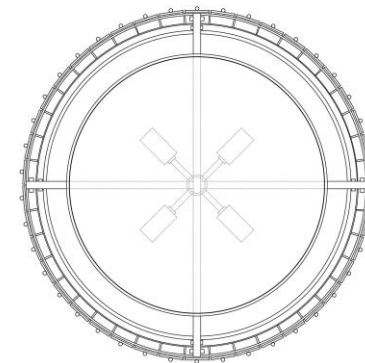

TEAR SHEET

Cadence Large Single-Tier Flush Mount

Item # S 4652HAB-AM

Designer: Carrier and Company

Height: 7.25"

Width: 24"

Canopy: 17.75" Round

Finishes: HAB, PN

Glass Options: AM

Socket: 4 - E12 Candelabra

Wattage: 4 - 60 C11

Weight: 29 Pounds

Side View

Top View