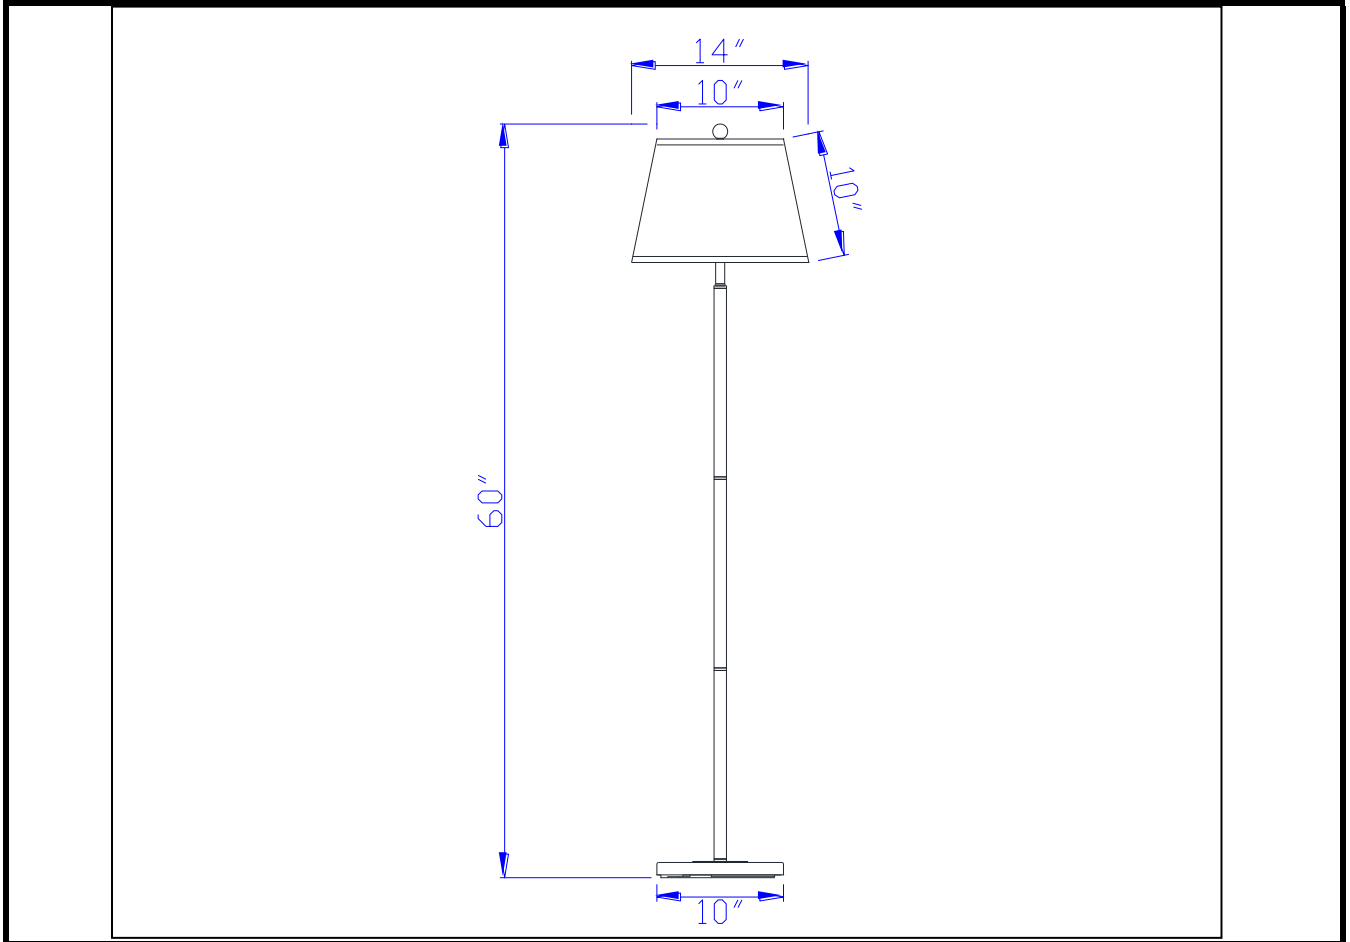

Project: _____

Catalog No.: _____

Lamp/Wattage: _____

Drawing:

Model No: BO-2077FL
Description: Andos Metal Floor Lamp
Material: Metal
Finish : BS (Brushed Steel)
Height: 60"
Base Width: Dia.10"
Wattage : 150W
Socket : Medium Base (E27)
Switch: 3-way
Bulb: Incandescent, CFL
Wire Length: 6'
Wire Color: Silver
Shade No: SH-1248
Material: Fabric
Shade size: 10"x14"x10"