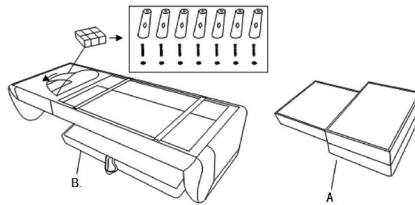

MOE'S

home collection

ASSEMBLY INSTRUCTIONS. BELAGIO SECTIONAL CHARCOAL LEFT MT-1019-07-L

THANK YOU FOR YOUR PURCHASE!

PARTS AND HARDWARE.

A. IMPERIAL CONCUBINE X1

B. BSCREEN X1

C. Screw X7

D. foot X7

E. Shim X7

STEP 1.

STEP 2.

STEP 3.

STEP 4.

NOTES.

Thank you for purchasing this quality product!
Be sure to check all packing material carefully for
small part that may have come loose inside the
carton during shipping.