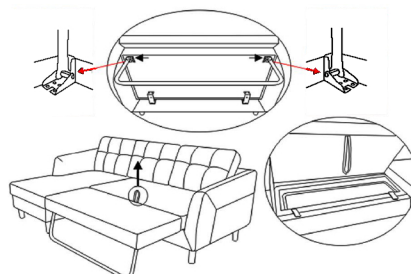

MOE'S

home collection

ASSEMBLY INSTRUCTIONS. BELAGIO SECTIONAL CHARCOAL LEFT MT-1019-07-L

THANK YOU FOR YOUR PURCHASE!

PARTS AND HARDWARE.

A. IMPERIAL CONCUBINE X1

B. BSCREEN X1

C. Screw X7

D. foot X7

E. Shim X7

STEP 1.

STEP 2.

STEP 3.

STEP 4.

NOTES.

Thank you for purchasing this quality product!
Be sure to check all packing material carefully for
small part that may have come loose inside the
carton during shipping.