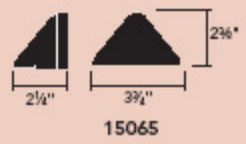

Bulk Pack 15065 AZT24 includes 24 fixtures

U.S. Patent No. Des. 330,603

Canada Patent No. 69176

Korea Design Registration Number 126685

Matching Outdoor Path Lights

15005, 15011, 15315, 15326, 15328

15065

Footcandles/Distance from Fixture Center