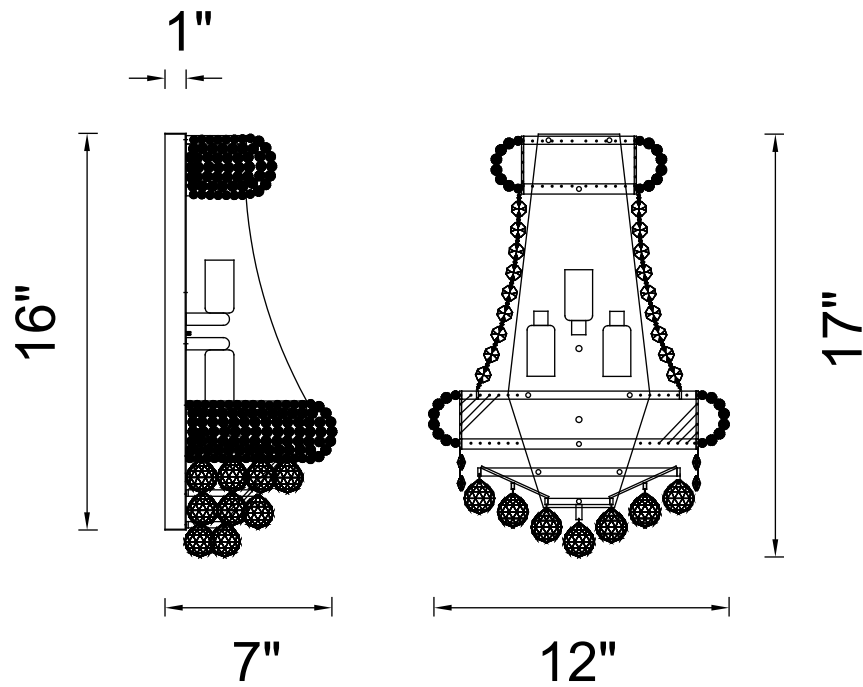

PROJECT: _____

FIXTURE TYPE: _____

LOCATION: _____

CONTACT/PHONE: _____

Item	8001W12G-B
Collection	KINGDOM
Finish	Gold
Glass	-----
Crystal	Clear
Input	120V AC,60HZ,AC

Shade	-----
Length/Dia.	12"
Width/Ext.	7"
Height	17"
Maximum	-----
Lumens	-----

Light Source	E12
Bulb Info.	3×60W
Included	-----
Dimmable	Yes
Color	-----
Weight	