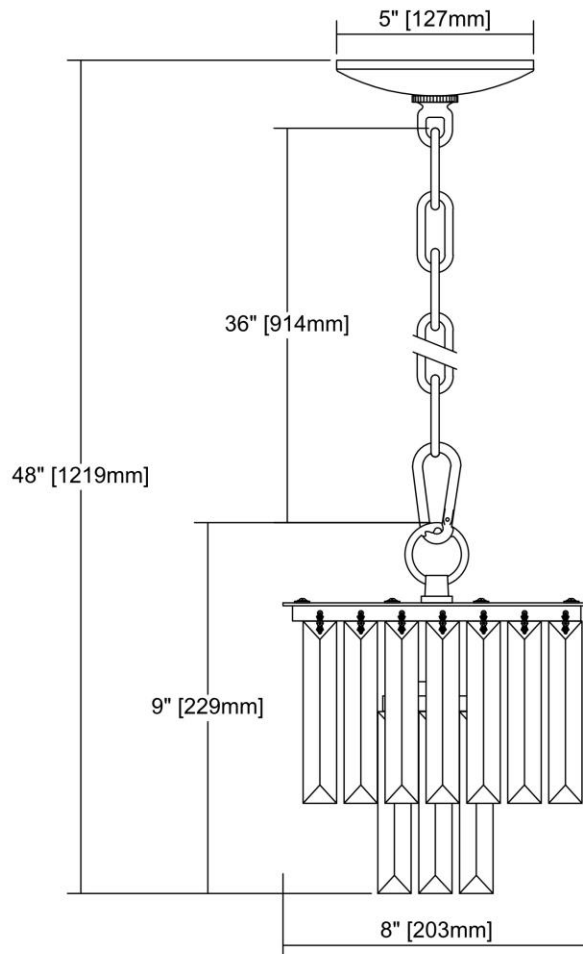


	<b>ITEM #:</b>	15224/1
	<b>UPC</b>	748119100524
	<b>Description</b>	Palacial 1-Light Mini Pendant in Oil Rubbed Bronze with Clear Crystal
	<b>Finish</b>	Oil Rubbed Bronze
	<b>Materials</b>	Crystal, Metal
	<b>Brand</b>	ELK Lighting
	<b>Collection</b>	Palacial
	<b>Category</b>	Indoor Lighting
	<b>Type</b>	Mini Pendant

ITEM DIMENSIONS				RATINGS & SPECIFICATIONS				
<b>Width</b>	8 inches			<b>Safety Rating</b>	UL		<b>Certification</b>	N/A
<b>Depth</b>	8 inches			<b>ADA Compliant</b>	N/A		<b>Voltage</b>	N/A
<b>Height</b>	9 inches			<b>BULBS / SOCKETS</b>				
<b>Weight</b>	5 pounds			<b>Quantity</b>	1		<b>Wattage</b>	60 watts
<b>ADDITIONAL DIMENSIONS</b>				<b>Included</b>	No		<b>Type</b>	B11 (E12 Candelabra Base)
<b>Backplate / Canopy</b>	N/A			<b>Other</b>	N/A			
<b>HCWO</b>	N/A			<b>CHAIN / CORD INFORMATION</b>				
<b>Min. Extension</b>	N/A			<b>Chain</b>	N/A		<b>Cord</b>	N/A
<b>Max. Extension</b>	N/A			<b>SHADE / GLASS DETAILS</b>				
<b>OVERALL HEIGHT</b>				<b>Shade/Glass Description</b>	Clear Crystal			
<b>Min.</b>	N/A		<b>Max.</b>	N/A				
<b>EXTENSION ROD(S)</b>				<b>Width</b>	N/A		<b>Height</b>	N/A
N/A				<b>Width at Top</b>	N/A		<b>Width at Bottom</b>	N/A