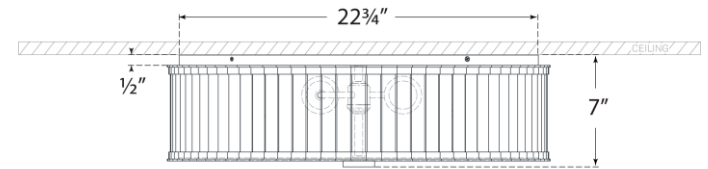

TEAR SHEET

Kean 24" Flush Mount

Item # CHC 4927HAB-CG

Designer: Chapman & Myers

Height: 7"

Width: 24.25"

Canopy: 23" Round

Finishes: HAB, PN

Trim Options: CG

Socket: 6 - E26 Keyless

Wattage: 6 - 15 LED A19

Weight: 45 Pounds

Note: UL Only

Side View

Bottom View