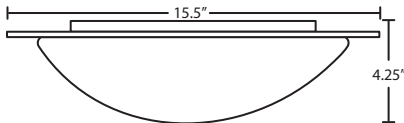

FIXTURE /DECOR	LAMP OPTIONS	OPTIONS
977100C White/Clear Ring	(blank) 2x 60W A19 Incan	LW Low Wattage
977102C White/Smoke Ring	D2 2x 13W Quad 120V	labeling
977103C White/Gold Ring	GU24 2x 13W GU24 120V	
977125C White/Frost Ring	LED 2x 10W LED 120V,	
9771CFC White/Copper Ring	dimnable	
9771GFC White/Gold Ring		
9771SFC White/Silver Ring		

Ring 19: #9770