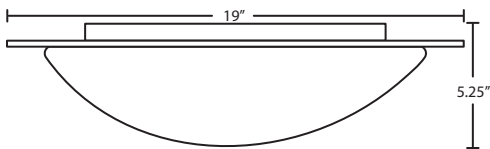

FIXTURE /DECOR	LAMP OPTIONS	OPTIONS
977000C White/Clear Ring	(blank) 3x 60W A19 Incan	LW Low Wattage
977002C White/Smoke Ring	H2 2x 26W Quad 120V	labeling
977003C White/Gold Ring	GU24 3x 13W GU24 120V	
977025C White/Frost Ring	LED 3x 10W LED 120V,	
9770CFC White/Copper Ring	dimnable	
9770GFC White/Gold Ring		
9770SFC White/Silver Ring		

Ex. 977100C
Ring 15 Ceiling w/ White/Clear Ring Glass

Project Information:

LED 120V PENDANTS:

- Internal driver integrated in the lamp, GU24 base
- Total power of only 10 watts
- Dimmable with a standard dimmer
- Rated life: 30,000 hours
- Frosted acrylic diffuser
- 800 lumens
- CCT: 2800° Kelvin
- CRI: 80+