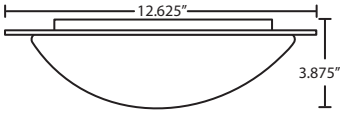

RING 13 / 15 / 19

FLUSH MOUNT CEILING

ORDERING:

Ring 13: #9772

FIXTURE /DECOR	LAMP OPTIONS	OPTIONS
977200C White/Clear Ring	(blank) 1x 60W A19 Incan	LW Low Wattage
977202C White/Smoke Ring	D1 1x 13W Quad 120V	labeling
977203C White/Gold Ring	GU24 1x 13W GU24 120V	
977225C White/Frost Ring	LED 1x 10W LED 120V,	
9772CFC White/Copper Ring	dimnable	
9772GFC White/Gold Ring		
9772SFC White/Silver Ring		

Ring 15: #9771