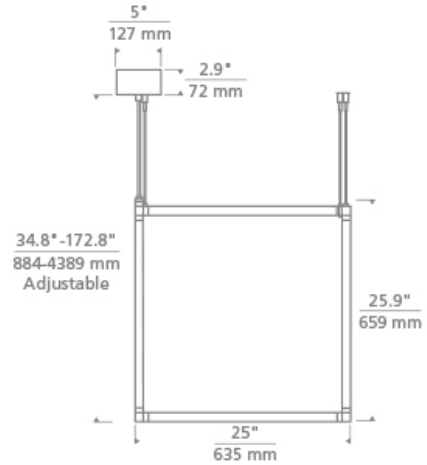

Brox Cube 24 Pendant LED T20

DESCRIPTION

The Brox System by Tech Lighting frees your creativity with modular light bars, blanks and connectors that can be snapped together to design personalized sculptural motifs or to enhance the architecture of your space. Our pre-configured 24" Square system can be used as stand-alone fixtures or can be interlinked as floating cubes to add depth to room decor and architecture. May be installed horizontally or vertically. Includes 38.4 watts, 2373.2 total delivered lumens, 2374.8 LED modules. Dimmable with most LED compatible ELV and TRIAC dimmers. Can be installed on a sloped ceiling up to 45°.

WEIGHT

14-14lb / 6.35-6.35kg ±

black

ORDERING INFORMATION

700BRX	SHAPE OR SIZE	CRI	COLOR TEMP	LENGTH (A)	FINISH	LAMP
C	CUBE	L9 90 CRI	30 3000K	24 24"	B NIGHTSHADE BLACK	R 24V REMOTE CANOPY S 24V SURFACE CANOPY -24 24 VOLT HALOGEN