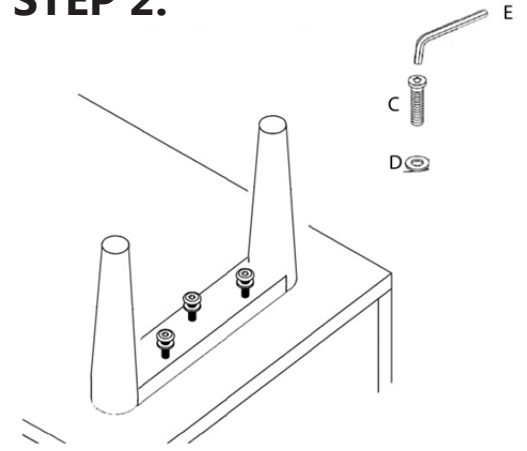

PARTS AND HARDWARE.

A. CABINET X 1

B. LEG X 2

C. ALLEN BOLT X 6

D. WASHER X 6

E. ALLEN KEY X 1

NOTES.

Thank you for purchasing this quality product! Be sure to check all packing material carefully for small part that may have come loose inside the carton during shipping.

CAUTION: The item is heavy, assembly should Be performed by two people.

STEP 1.

STEP 2.

STEP 3.