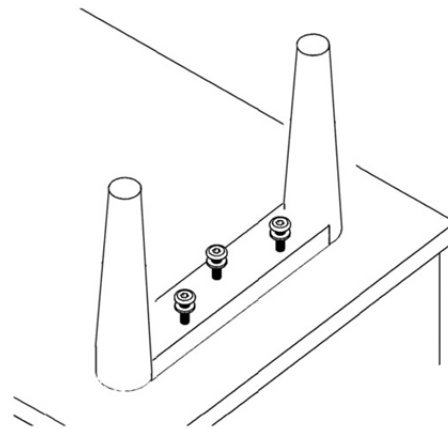

PARTS AND HARDWARE.

A. CABINET X 1

B. LEG X 2

C. ALLEN BOLT X 6

D. WASHER X 6

E. ALLEN KEY X 1

NOTES.

Thank you for purchasing this quality product! Be sure to check all packing material carefully for small part that may have come loose inside the carton during shipping.

CAUTION: The item is heavy, assembly should Be performed by two people.

STEP 1.