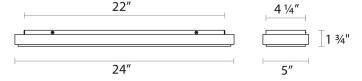

Project:

Dazzle LED Bath Bar Spec Sheet

SKU: 2561.01 Learn more at:
<https://sonnemanlight.com/dazzle-led-bath-bar>

Description: Glittering and alive, LED points of light refract through hundreds of crushed and fused glass nuggets that dance and shimmer in a spectacular display. Also available as a [Pendant](#), [Surface Mount](#), and [Slim Bath Bar](#).

Type #:

Dimensions

Height:	5"
Width:	24"
Extends:	1.75"
Minimum Extension:	1.75"
Maximum Extension:	1.75"
Size:	24"
Canopy/Backplate/Base Depth:	22
Canopy/Backplate/Base Height:	4.25

Electrical Specs

Bulb(s) Included?:	Yes
Bulb 1 Type:	Integral LED
Input Voltage:	120VAC
Wattage:	27
Initial Lumens:	1600
Color Temperature:	3000K
CRI:	80
Power Supply Type:	Transformer
Power Supply Quantity:	1
Power Supply Location:	Outlet Box
Dimming Type:	ELV
Bulb Max Wattage:	27

Installation

Installation:	Licensed electrician required
Installation Orientation:	Any Orientation

Shipping

Carton 1 L x W x H:	29" X 9" X 5"
Carton 1 Gross Weight:	11 LBS

Shade

Shade 1 Material:	Crushed Glass
-------------------	---------------