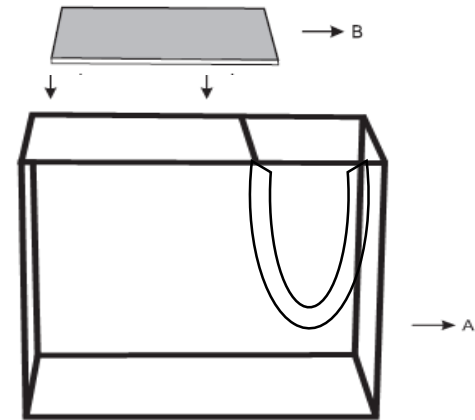

PARTS AND HARDWARE.

PARTS LIST

No.	DESCRIPTION	IMAGE	QTY
P1	MARBLE TOP		1
P2	METAL BASE		1

NOTES.

Thank you for purchasing this quality product! Be sure to check all packing material carefully for small part that may have come loose inside the carton during shipping.

CAUTION: The item is heavy, assembly should be performed by two people.

STEP 1.