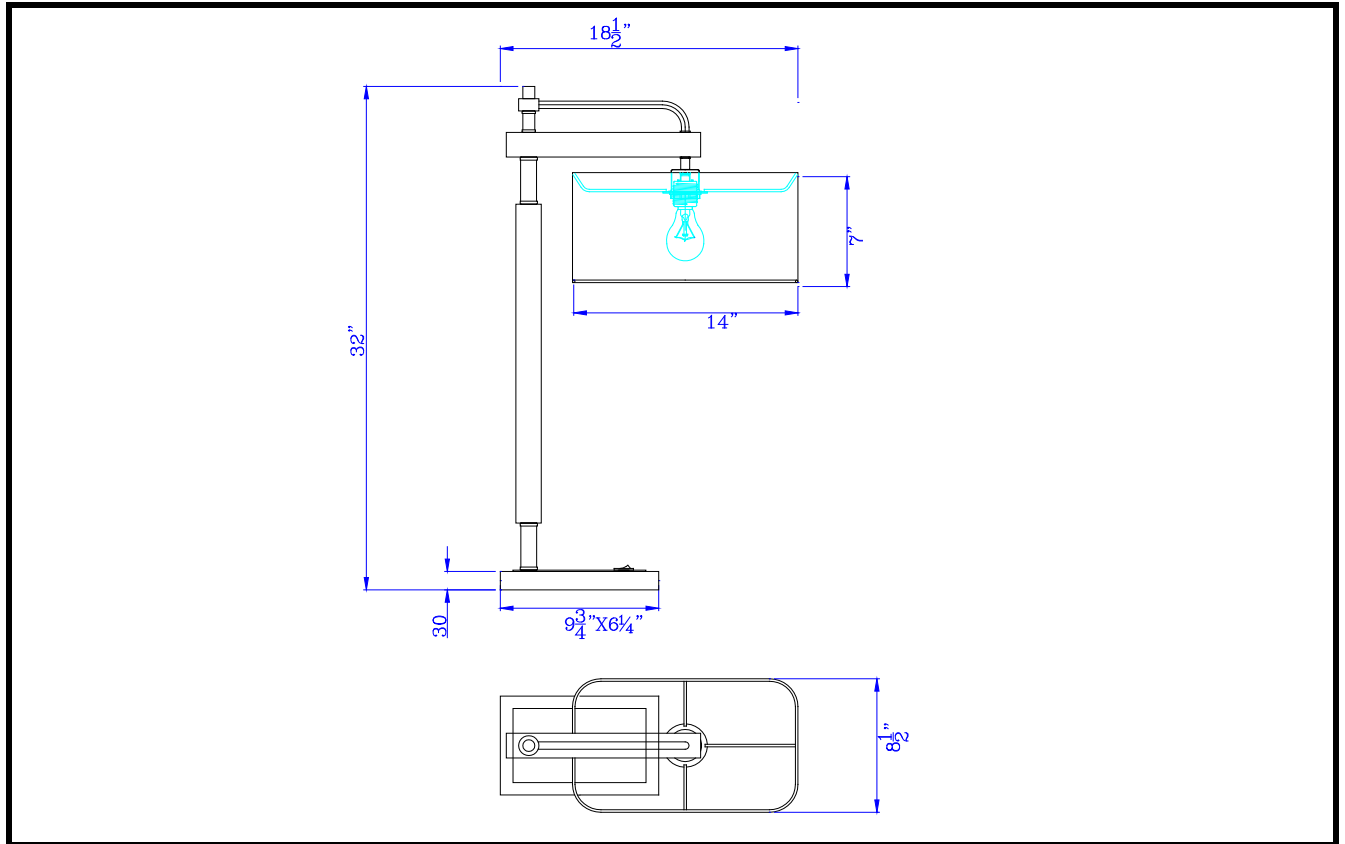

Model No: BO-2889DK
Description: Alloy metal/wood desk lamp with rectangular linen shade
Material: Metal/Pine
Finish : Bronze/Wood
Height: 32"
Reach/Depth: 18 1/2"
Base Width: 9 3/4"X6 1/4"
Wattage : 100W
Socket : Medium Base (E26)
Switch: On/off Rocker
Bulb: Incandescent, CFL
Wire Length: 6'
Wire Color: Brown
Shade No:
Material: Fabric
Shade size: 14"x8 1/2"x14"x8 1/2"x7"