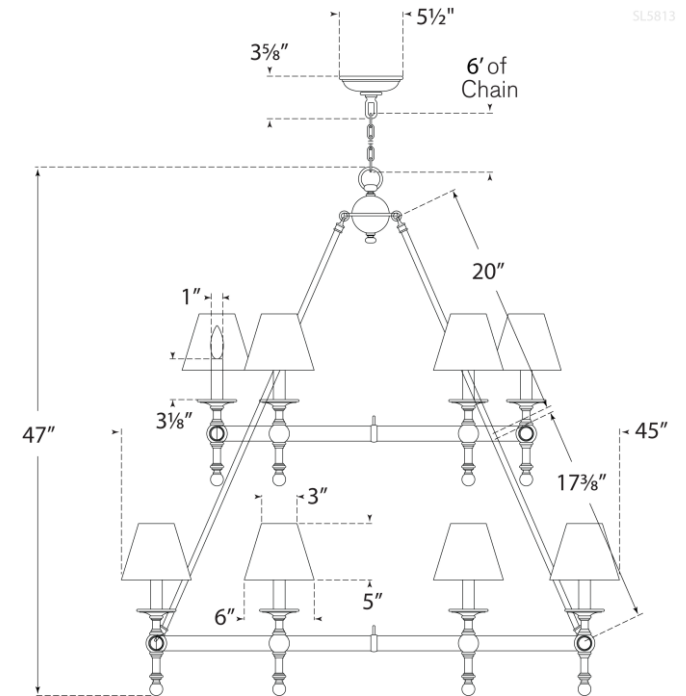

## Classic Two-Tier Ring Chandelier

Item # SL 5813BZ-L

Designer: Chapman & Myers

Fixture Height: 47"

Width: 45"

Canopy: 5.5" Round

Finishes: AN, BZ, HAB, PN

Shade Treatments: L, NP

Shade Details: 3" x 6" x 5"

Socket: 9 - E12 Candelabra

Wattage: 9 - 40 B11

Weight: 30 Pounds

©EFC DESIGNS

SL5813