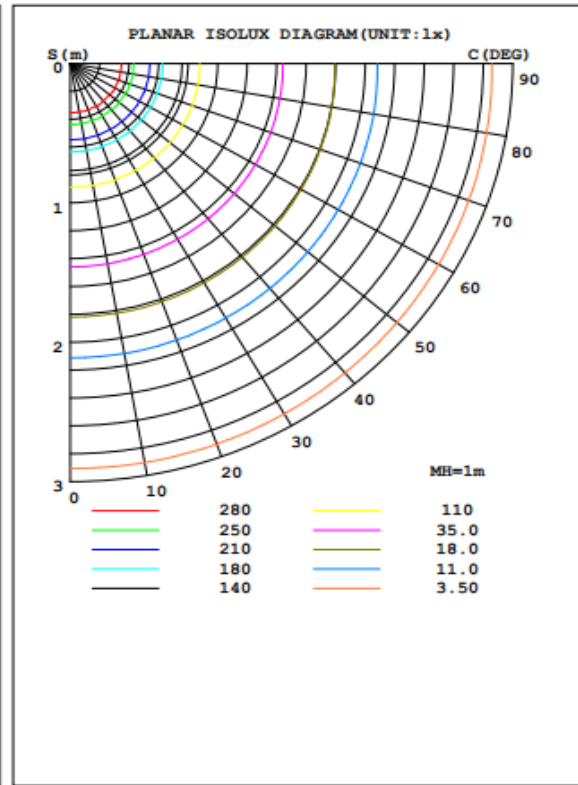

R71530SDK

Surface mount downlighting

DIMMER COMPATIBILITY

Brand	Series	Model	Load	Dimmability
Lutron	Ariadni	MYCL-153P	150W	OK
	Diva	DV-600PR	600W	OK
	Diva	DV-153P	150W	OK
	Maestro	DCCL-153MH	600W	OK
	Maestro Wireless	MRF2-6CL	150W	OK
	Rotary	D-600P	600W	OK
	Electronic(ELV)	NTELV-300P	600W	OK
	Skylark	S-600P	600W	OK
	Skylark Contour	CT-600P	600W	OK
	Skylark Contour	CTCL-153P	150W	OK
	Toggler	TG-600P	600W	OK
	Toggler	TGCL-153P	150W	OK
Leviton	Sureslide	6633	600W	OK
	Sureslide Decora	6674	600W	20-100%
	Trimatron	6602	600W	OK
	ILLVATECH	IPL06	600W	20-100%
Legrand	Adorne	ADTP703TU	700W	20-100%
	Harmony	H703PTW	700W	OK
Cooper	Aspire	9540	1000W	OK
	Devine	DAL06P	300W	OK