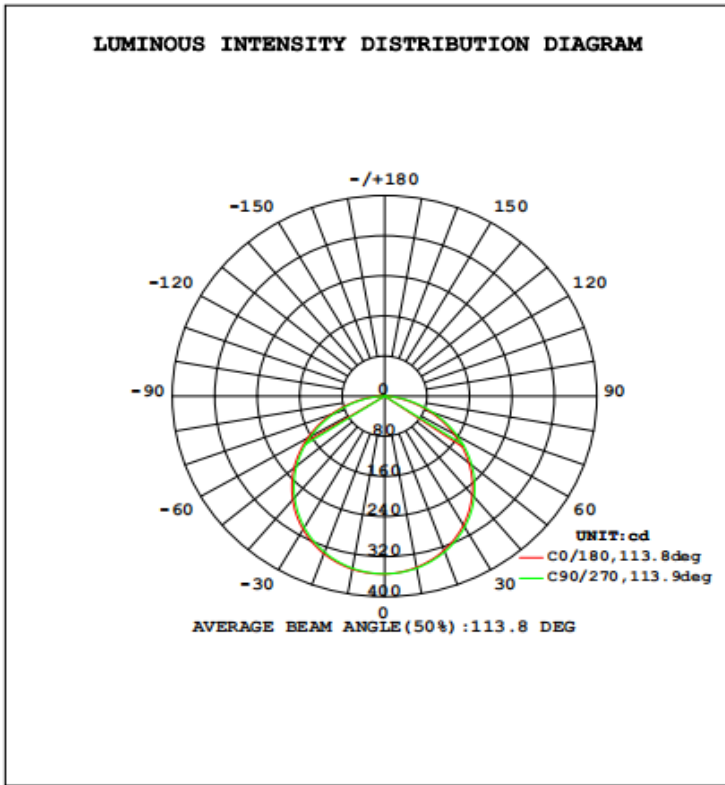

R71530SDK

Surface mount downlighting

DIMMER COMPATIBILITY

Brand	Series	Model	Load	Dimmability
Lutron	Ariadni	MYCL-153P	150W	OK
	Diva	DV-600PR	600W	OK
	Diva	DV-153P	150W	OK
	Maestro	DCCL-153MH	600W	OK
	Maestro Wireless	MRF2-6CL	150W	OK
	Rotary	D-600P	600W	OK
	Electronic(ELV)	NTELV-300P	600W	OK
	Skylark	S-600P	600W	OK
	Skylark Contour	CT-600P	600W	OK
	Skylark Contour	CTCL-153P	150W	OK
	Toggler	TG-600P	600W	OK
	Toggler	TGCL-153P	150W	OK
Leviton	Sureslide	6633	600W	OK
	Sureslide Decora	6674	600W	20-100%
	Trimatron	6602	600W	OK
	ILLVATECH	IPL06	600W	20-100%
Legrand	Adorne	ADTP703TU	700W	20-100%
	Harmony	H703PTW	700W	OK
Cooper	Aspire	9540	1000W	OK
	Devine	DAL06P	300W	OK