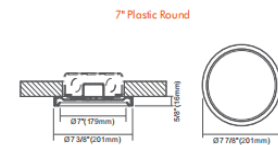

R71530SDK-4PK

Surface mount downlighting

Edge-lit technology, no glare or dark spots, instant-on
 Glare controlling lens for comfortable light distribution
 Color rendering index: 80

Performance

- The thinnest available solution with an integral driver
- Input voltage: AC 120V 50/60Hz
- Perfect solution where joists or duct work would normally prevent recessed installation
- Wet location listing allows for use in showers and bathrooms (if local code requires)
- 100%-10% dimming capability, this fixture is compatible with industry standard TRIAC/ELV dimmers
- Lifetime rated for greater than 50,000 hours
- This 5/8" thick luminaire is easy to install on standard j-boxes with a quick snap

Construction

- Beam angle: 120°
- Driver on board

Installation

- SlimSurface LED Downlight is characterized by a completely flat lens with a narrow flange,

Specifications

Category	Indoor light	inner Package Length (Inch)	8.3
Bulb Base Type	LED	inner Package Width (Inch)	4.7
Bulb Base Finish	NO	inner Package Height (Inch)	8.5
Color Temperature	3000K	inner Package Quantity	4
Beam Angle	120°	inner Package Weight Per Unit (Lbs)	4.12
Finish	White	Carton Package Length (Inch)	
CRI	80	Carton Package Width (Inch)	
Average Life (Hours)	50000	Carton Package Height (Inch)	
Estimated Yearly Energy Cost (11 ¢ /Kwh)	1.81	Carton Package Weight Per Unit (Lbs)	
Life Based On 3Hrs/Day (Years)	45.66	Carton Quantity	
Product Length (Inch)	N/A	Lamp Type	LED
Product Width (Inch)	Ø 7 7/8"	Bulb Shape	N/A
Product Height (Inch)	5/8"	Dry/Wet/Damp	Damp/wet
Product Extension (Inch)	N/A	Energy Star	YES
Product Weight Per Unit (Lbs)	0.97	Power Factor	0.95
Dimmable	Yes	Current	0.12
Watts	15	Lumen/Watt	60
Watt Equivalent	90	Warranty (Year)	5
Lumens	900	DLC (Yes/No)	NO
Certification (UL/ETL/FCC)	ETL/CETL	Input Voltage	120
		Housing Material	Plastic
		Lens	Acrylic