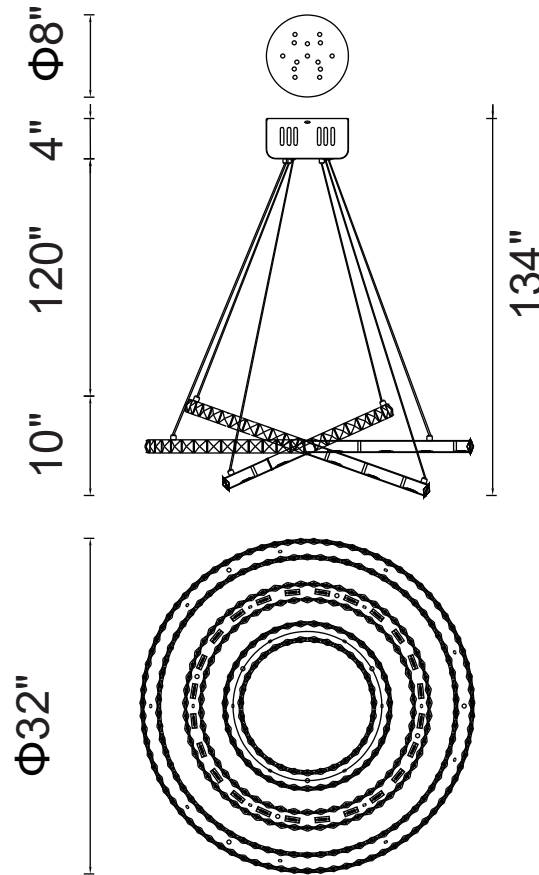

PROJECT: _____

FIXTURE TYPE: _____

LOCATION: _____

CONTACT/PHONE: _____

Item	5080P32ST-3R
Collection	RING
Finish	Stainless Steel
Glass	-----
Crystal	Clear
Input	120V AC,60HZ,AC

Shade	-----
Length/Dia.	32"
Width/Ext.	-----
Height	10"
Maximum	134"
Lumens	4270

Light Source	LED
Bulb Info.	74W
Included	-----
Dimmable	Yes
Color	4000K
Weight	