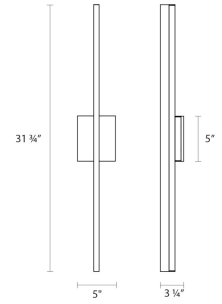

Project:

Stiletto Dimmable LED Sconce/Bath Bar Spec Sheet

SKU: 2342.03-DIM Learn more at:
<https://sonnemanlight.com/stiletto-dimmable-led-sconce-2fbath-bar>

Description: **Stiletto's ultra-sophisticated and extraordinarily precise solid acrylic is thrust through a minimally present aluminum channel, radiating perfectly even LED illumination from within.** Also available as a [Pendant](#) and [Stiletto Lungo LED Wall Bar](#).

Type #:

Dimensions

Height:	31.75"
Width:	5"
Extends:	3.25"
Minimum Extension:	3.25"
Maximum Extension:	3.25"
Hanging Details:	w/Adjustable Position
Size:	32"
Canopy/Backplate/Base Width:	4.5
Canopy/Backplate/Base Height:	4.5

Installation

Installation:	Licensed electrician required
Installation Orientation:	Any Orientation

Shipping

Carton 1 L x W x H:	35" X 7" X 7"
Carton 1 Gross Weight:	4 LBS
Fixture Weight:	2.25

Shade

Shade 1 Material:	Acrylic
-------------------	---------