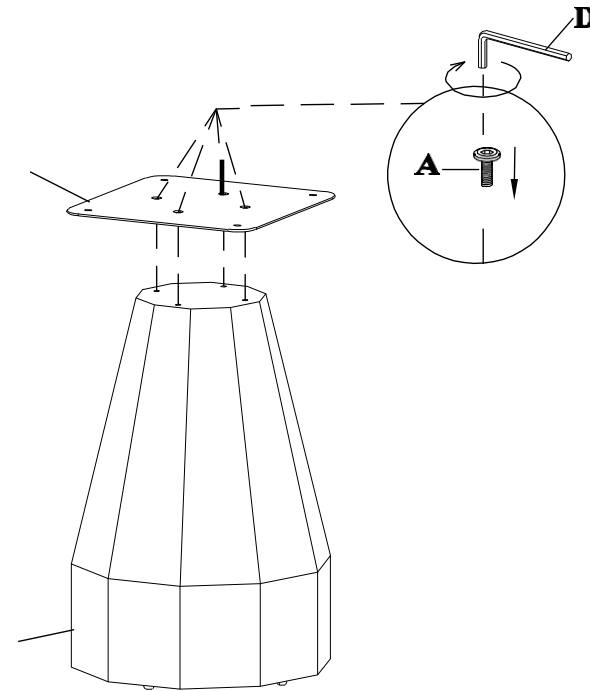

PARTS AND HARDWARE.

1 TOP x 1 	
A BOLT M8-15 x 4 	2 METAL CONNECTOR x 1
B BOLT M8-20 x 4 	3 LEG x 1
C FLAT WASHER x 4 	D ALLEN KEY x 1

NOTES.

Thank you for purchasing this quality product! Besure to check all packing material carefully for small part that may have come loose inside the carton during shipping.

CAUTION: The item is heavy, assembly shouldbe performed by two people.

STEP 1.