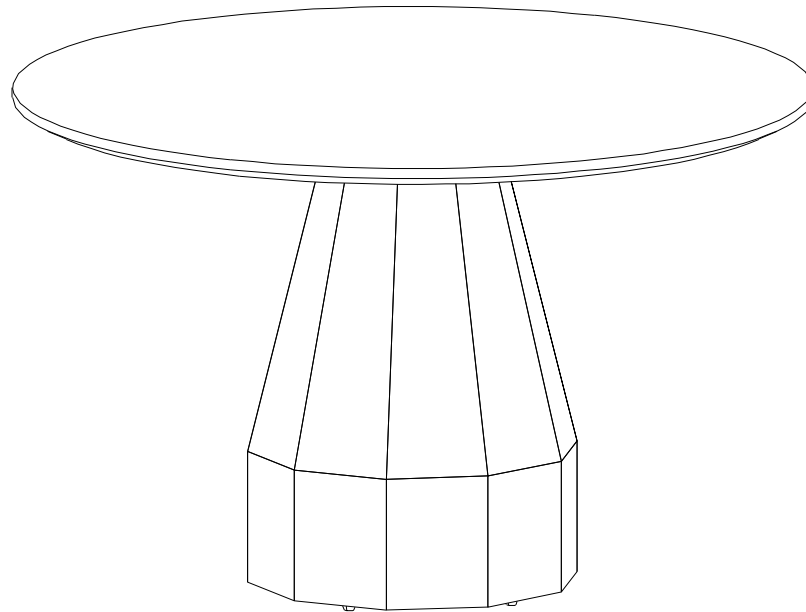

MOE'S

home collection

ASSEMBLY INSTRUCTIONS.

TEMPLO OUTDOOR DINING TABLE BLACK
JK-1010-02-0

THANK YOU FOR YOUR PURCHASE!

PARTS AND HARDWARE.

1 TOP x 1 	
A BOLT M8-15 x 4 	2 METAL CONNECTOR x 1 
B BOLT M8-20 x 4 	3 LEG x 1 
C FLAT WASHER x 4 	D ALLEN KEY x 1 

NOTES.

Thank you for purchasing this quality product! Besure to check all packing material carefully for small part that may have come loose inside the carton during shipping.

CAUTION: The item is heavy, assembly shouldbe performed by two people.