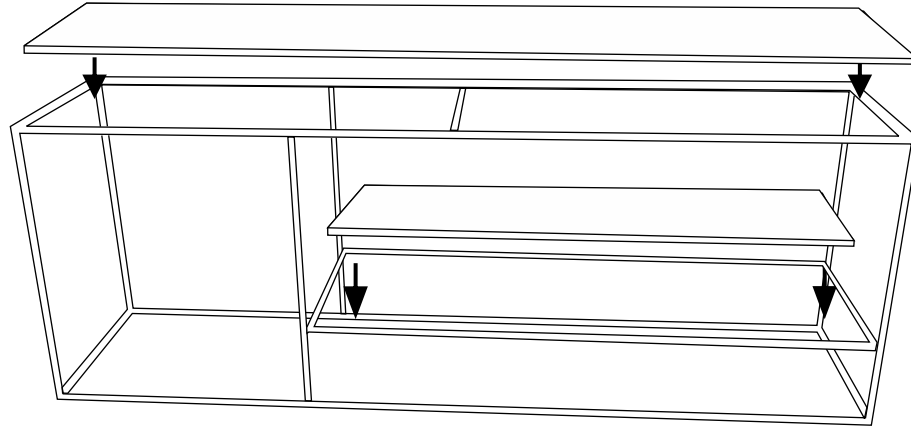

PARTS AND HARDWARE.

PARTS LIST

No.	DESCRIPTION	IMAGE	QTY
P1	MARBLE TOP		2
P2	METAL BASE		1

NOTES.

Thank you for purchasing this quality product! Be sure to check all packing material carefully for small part that may have come loose inside the carton during shipping.

CAUTION: The item is heavy, assembly should be performed by two people.

STEP 1.