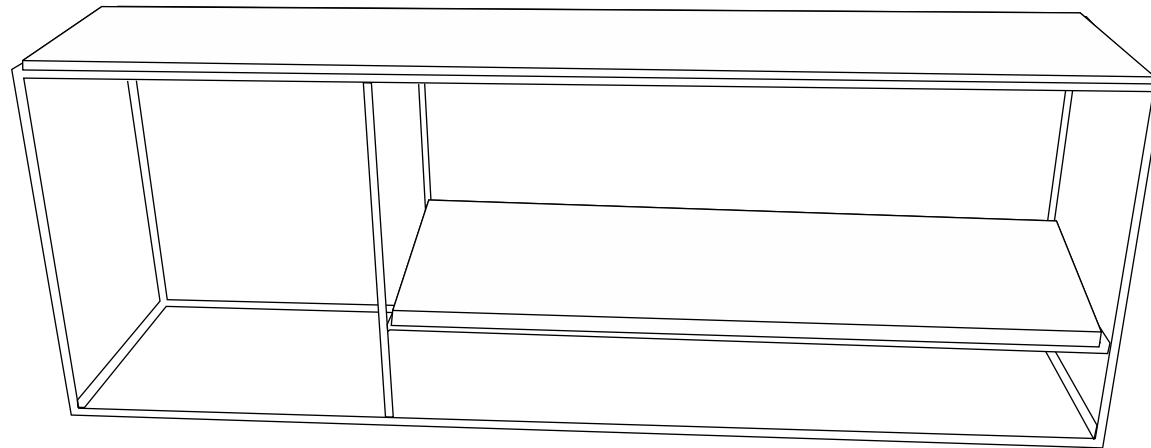

MOE'S

home collection

ASSEMBLY INSTRUCTIONS.

MIES MEDIA CONSOLE

FI-1100-37

THANK YOU FOR YOUR PURCHASE!

PARTS AND HARDWARE.

PARTS LIST

No.	DESCRIPTION	IMAGE	QTY
P1	MARBLE TOP		2
P2	METAL BASE		1

NOTES.

Thank you for purchasing this quality product! Be sure to check all packing material carefully for small part that may have come loose inside the carton during shipping.