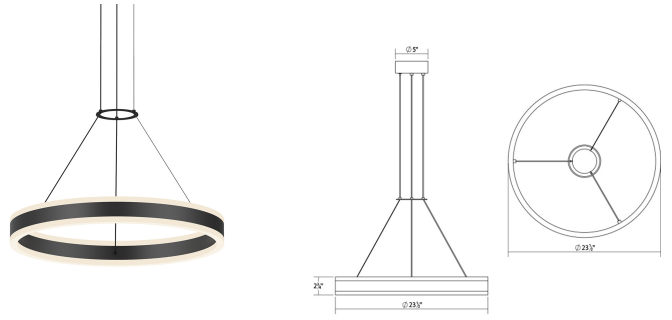

Project:

Double Corona Ring Pendant Spec Sheet

SKU: 2303.25 Learn more at:
<https://sonnemanlight.com/double-corona-ring-pendant>

Description: Double Corona introduces bidirectional lighting symmetry to the circular profile of Corona, a Sonneman classic. The warm glow of solid cast, frosted acrylic rings radiates LED illumination in both up and down directions, combining balance with geometric perfection. Also available as a [Corona Ring Pendant](#) and [Square Pendant](#).

Type #:

Dimensions

Height:	2.75"
Diameter:	23.75"
Canopy/Backplate/Base:	5"
Hanging Details:	6' Adjustable Cable
Size:	24"
Canopy/Backplate/Base Height:	1.75"

Electrical Specs

Bulb(s) Included?:	Yes
Bulb 1 Type:	Integral LED
Bulb Quantity:	2
Input Voltage:	120-277VAC
Wattage:	51
Initial Lumens:	3170
Delivered Lumens:	2540
Color Temperature:	3000K
CRI:	90
Power Supply Type:	Driver
Power Supply Quantity:	2
Power Supply Location:	Canopy
Dimming Type:	TRIAC & ELV @120V / 0-10V
Bulb Max Wattage:	51

Installation

Installation:	Licensed electrician required
Sloped Ceiling Compatible?:	Not Compatible
Minimum Hanging Height:	14
Maximum Hanging Height:	72

Shipping

Carton 1 L x W x H:	28" X 28" X 8"
Carton 1 Gross Weight:	14 LBS

Shade

Shade 1 Material:	Frosted Acrylic
-------------------	-----------------

Available Finishes

Available Finishes: Bright Satin Aluminum (.16), Satin Black (.25)

General Listings

Features:	Damp Rated
Certification:	C-ETL-US
Color/Finish:	Satin Black (.25)
Dark Sky Friendly:	N