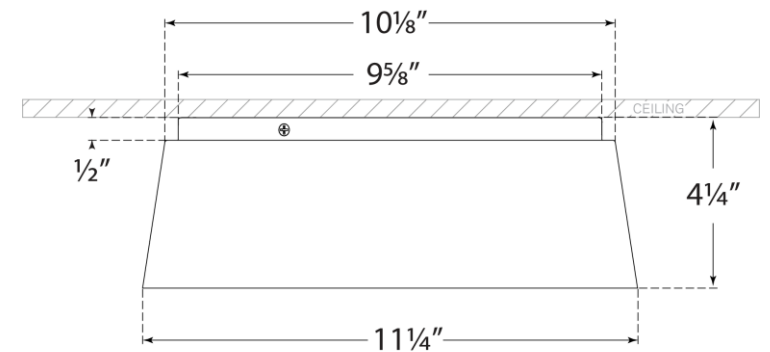

TEAR SHEET

Halo Small Flush Mount

Item # BBL 4094WHT

Designer: Barbara Barry

Height: 4.25"

Width: 11.25"

Canopy: 10" Round

Finishes: BLK, BSL, G, WHT

Socket: Dedicated LED

Wattage: 27w (2200lm)

Weight: 4 Pounds

Side View