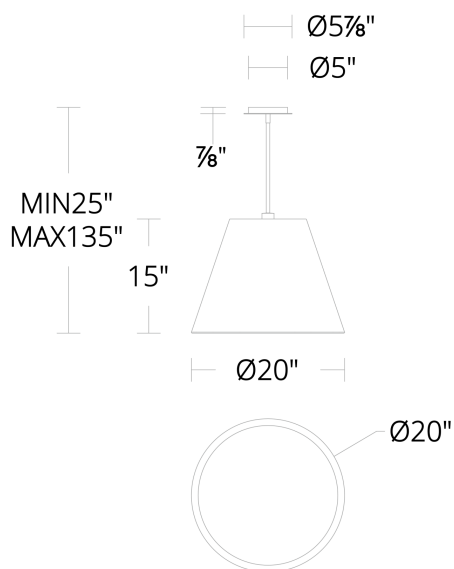

Project:

Location:

Fixture Type:

Catalog Number:

AVAILABLE FINISHES:

Myla

PD-W24320

PRODUCT DESCRIPTION

SPECIFICATIONS

| | |
|--------------|--|
| Rated Life | 59000 Hours |
| Standards | ETL, cETL, Wet Location Listed, Title 24 JA8: 2019 Compliant |
| Input | 120V AC, 50/60Hz |
| Dimming | ELV: 100-5%, TRIAC: 100-10% |
| Color Temp | 3000K, 3500K, 4000K |
| CRI | 90 |
| Construction | Aluminum spun body with bent glass diffuser |

REPLACEMENT PARTS

- ROD-A06-PC150T-BK - 6" Rod - BK finish
- ROD-A12-PC150T-BK - 12" Rod - BK finish
- HDW-KS23-MA - Hardware Pack

PD-W24320

| Model & Size | Color Temp | Finish | LED Watts | LED Lumens | Delivered Lumens |
|---------------|------------|----------|-----------|------------|------------------|
| PD-W24320 20" | 3000K | BK Black | 60.8W | 3220 | 2738 |
| | 3500K | BK Black | 60.8W | 3220 | 2738 |
| | 4000K | BK Black | 60.8W | 3220 | 2738 |