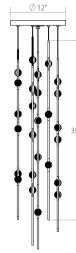

Project:

Constellation Andromeda Chandelier Spec Sheet

SKU: 2162.13C-S-27 Learn more at:
<https://sonnemanlight.com/constellation-andromeda-chandelier>

Description:

Type #:

Dimensions

Height:	39"
Diameter:	12"
Canopy/Backplate/Base:	12"
Shape:	Round
Size:	Short 12"
Canopy/Backplate/Base Height:	1

Electrical Specs

Bulb(s) Included?:	Yes
Bulb 1 Type:	Integral LED
Bulb Quantity:	26
Input Voltage:	100-277VAC
Wattage:	52
Initial Lumens:	5730
Delivered Lumens:	4030
Color Temperature:	2700K
CRI:	90
Power Supply Type:	Driver
Power Supply Quantity:	1
Power Supply Location:	Remote
Dimming Type:	TRIAC/ELV/ 0-10V
Bulb Max Wattage:	52

Installation

Installation:	Licensed electrician required, multi-step installation
Sloped Ceiling Compatible?:	Compatible
Minimum Hanging Height:	40"
Maximum Hanging Height:	160"

Shade

Lens Type:	Clear Faceted Acrylic Lens
Shade 1 Material:	Clear Faceted Acrylic

Available Finishes

Available Finishes: Satin Nickel w/Clear
Faceted Acrylic Lens, Satin Nickel w/White
Optical Acrylic Lens

General Listings

Features:	On Sale
Certification:	C-ETL-US
Color/Finish:	Satin Nickel (.13)
Dark Sky Friendly:	N