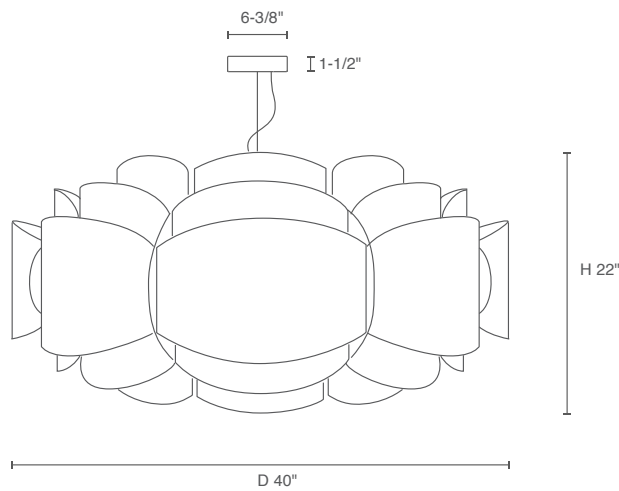

BELLA 90

BELLA 107