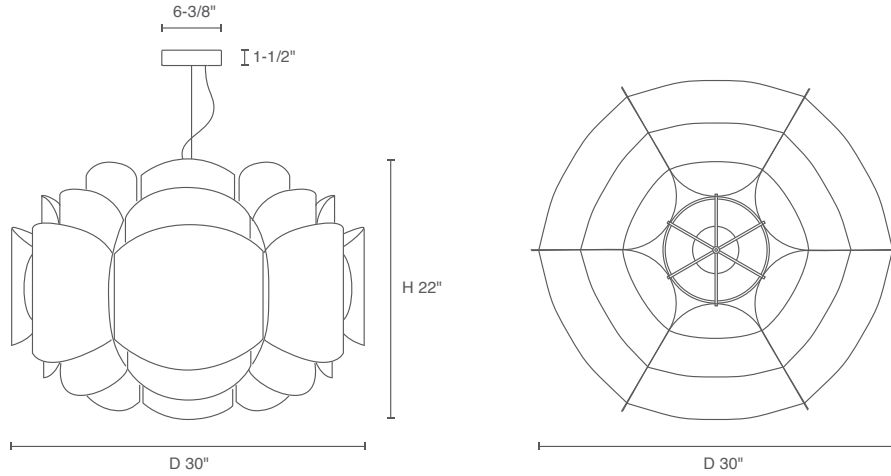

MOUNTING OPTIONS

BELLA 76