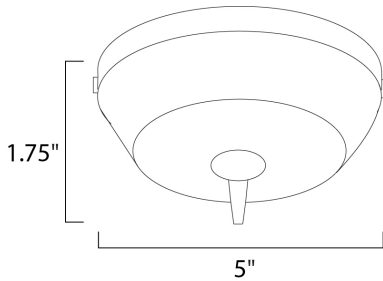

**PRODUCT DESCRIPTION**

RapidJack is a no wire, no hassle installation system, available with single, triple, or quadruple LED light sources.

**MEASUREMENTS**

DIMENSION : 5" L x 5" W x 1.75" H  
 CANOPY : 5.1" W x 1.65" H x 5.1" L  
 HANGING WEIGHT : 0.9 lb

**LAMPING**

INPUT VOLTAGE : 110VV  
 LUMENS : 0 Rated  
 BULB : 1 x 10W LED 10W Total  
 BULB INCLUDED : (Not Included)  
 DIMMABLE : Triac CL

**FINISHES OPTION**

 Satin Nickel

**RATINGS**

cETLus  
 Dry Location