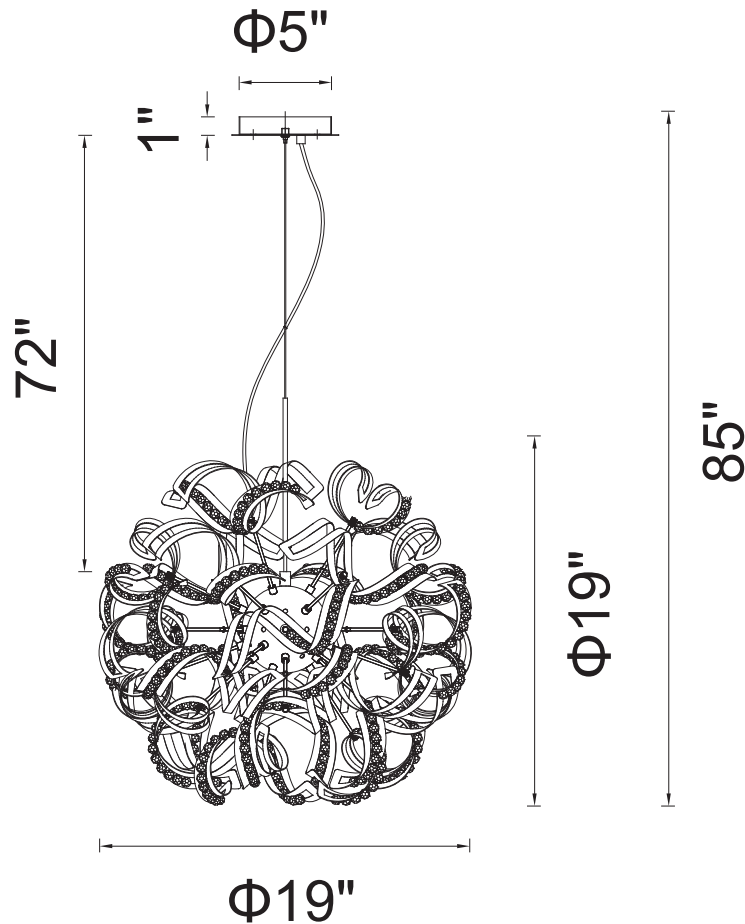

PROJECT: _____

FIXTURE TYPE: _____

LOCATION: _____

CONTACT/PHONE: _____

Item	5067P19C
Collection	CHANDELIERS
Finish	Chrome
Glass	-----
Crystal	Clear
Input	120V AC,60HZ,AC

Shade	-----
Length/Dia.	19"
Width/Ext.	-----
Height	19"
Maximum	85"
Lumens	-----

Light Source	G9
Bulb Info.	12×40W
Included	-----
Dimmable	Yes
Color	-----
Weight	