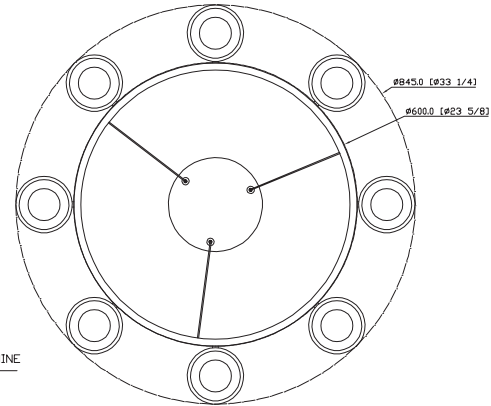

### Product Description

Milano VAC3338AB 33" 8-Light Integrated LED Chandelier Lighting Fixture in Black and Antique Brass.

### Specifications

- Lumens: **2741 L**
- Watts: **42.34 W**
- Voltage: **120V**
- CRI: **90**
- CCT: **3000K**
- Dry Location: **IP20**
- Diffuser: **PC**
- Material: **Aluminum, Glass**
- Finish: **Black & Antique Brass**
- Lifetime: **50,000 Hours**
- Transformer: **Not Required**
- ETL: **Listed**
- Warranty: **5-Year Limited**

### Dimensions

- Fixture: **33.25" L x 33.25" W x 119.75" (11.75") H**  
**845mm L x 845mm W x 3040mm H**  
Measurements rounded to the nearest 1/4" (6.35mm)