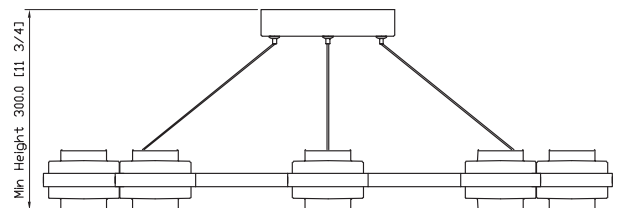

Available Finishes

Notes

Theoretical Lumens: XXX LM (subject to change)

Theoretical Wattage: XXX W (subject to change)

***Please note lumens and wattage are subject to change and will be determined post production of the first articles.

*Any custom modifications are subject to minimum order quantity. (M.O.Q.)

© VONN Lighting, 2022