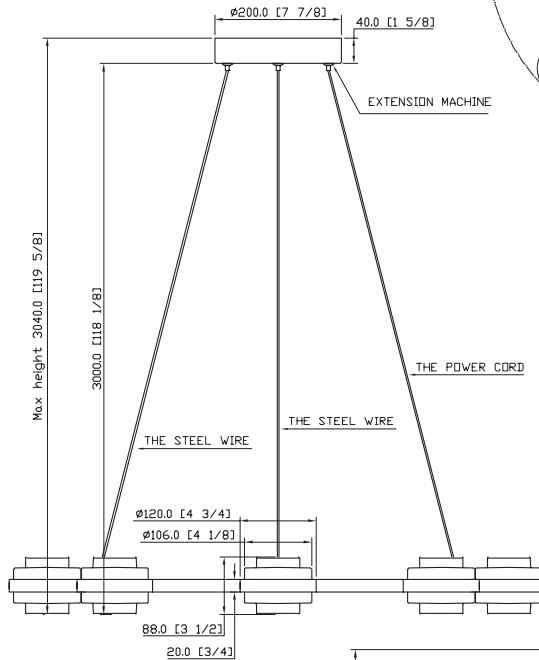

Available Finishes

Notes

Theoretical Lumens: XXX LM (subject to change)

Theoretical Wattage: XXX W (subject to change)

***Please note lumens and wattage are subject to change and will be determined post production of the first articles.

*Any custom modifications are subject to minimum order quantity. (M.O.Q.)

© VONN Lighting, 2022