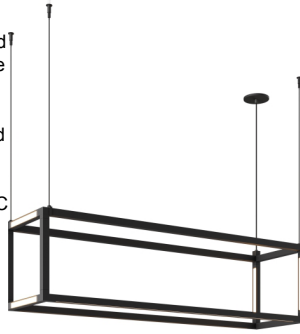

Brox 48 Linear Suspension LED T20

DESCRIPTION

The Brox System by Tech Lighting frees your creativity with modular light bars, blanks and connectors that can be snapped together to design personalized sculptural motifs or to enhance the architecture of your space. Our pre-configured 48" Rectangle system can be used as stand-alone fixtures or can be interlinked as floating cubes to add depth to room decor and architecture. May be installed horizontally or vertically. Includes 38.8 watts, 2373.2 total delivered lumens, 3000K LED modules. Dimmable with most LED compatible ELV and TRIAC dimmers. Can be installed on a sloped ceiling up to 45°.

WEIGHT

16-16lb / 7.26-7.26kg ±

black

ORDERING INFORMATION

700BRX	SHAPE OR SIZE	CRI	COLOR TEMP	LENGTH (A)	FINISH	LAMP
R	RECTANGLE	L9 90 CRI	30 3000K	48 48"	B NIGHTSHADE BLACK	R 24V REMOTE CANOPY S 24V SURFACE CANOPY -24 24 VOLT HALOGEN