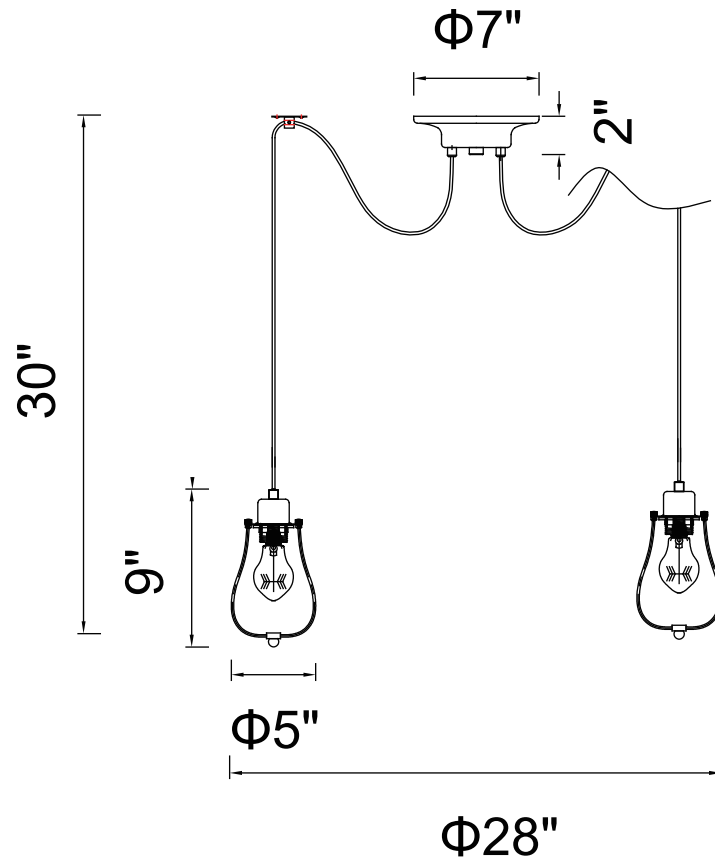

PROJECT: _____

FIXTURE TYPE: _____

LOCATION: _____

CONTACT/PHONE: _____

Item	9610P28-6-101
Collection	BENJI
Finish	Black
Glass	-----
Crystal	-----
Input	120V AC,60HZ,AC

Shade	-----
Length/Dia.	28"
Width/Ext.	-----
Height	9"
Maximum	30"
Lumens	-----

Light Source	E26
Bulb Info.	6×60W
Included	-----
Dimmable	Yes
Color	-----
Weight	