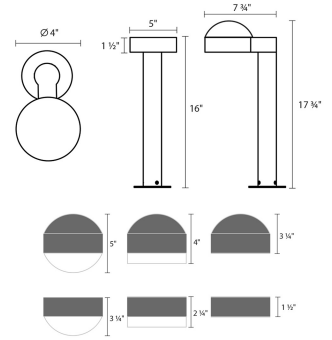

# REALS LED Bollard Spec Sheet

SKU: 7303.DC.DL.72-WL    Learn more at:  
<https://sonnemanlight.com/real-LED-bollard>

Description: Bring definition and architectural interest to outdoor sites and along paths or planted beds, with bollards of perfect solid geometry and LED lighting functionality. REALS Bollards offer a broad range of configurations, with many available options for lenses, caps, and heights for a variety of LED illuminating possibilities. Also available as a [Double Bollard](#), [Downlight Sconce](#), [Up/Down Sconce](#), and [Surface Mount](#).

## Dimensions

|                               |        |
|-------------------------------|--------|
| Height:                       | 17.75" |
| Width:                        | 5"     |
| Length:                       | 7.75"  |
| Canopy/Backplate/Base:        | 4"     |
| Size:                         | 16"    |
| Canopy/Backplate/Base Height: | 0.25   |

## Shipping

|                        |                |
|------------------------|----------------|
| Carton 1 L x W x H:    | 23" X 12" X 9" |
| Carton 1 Gross Weight: | 7 LBS          |
| Fixture Weight:        | 5              |