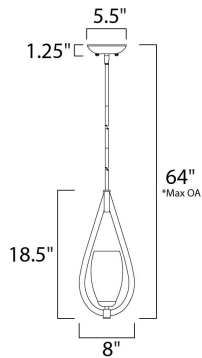

PRODUCT DESCRIPTION

Heavy arms sweep up from the bottom of a large teardrop center column to support the tall Satin White Glass shades of the Elan collection. The choice of elegant finishes includes Textured Ebony or Polished Chrome.

*max overall height

MEASUREMENTS

- DIMENSION : 8" W x 18.5" H
- MAX OAH : 64" OAH
- CANOPY : 5.5" W x 1.25" H x 5.5" L
- HANGING WEIGHT : 2.42 lb

LAMPING

- INPUT VOLTAGE : 120V
- LUMENS : 0 Rated
- BULB : 1 x 60W Incandescent E26 Medium , 60W Total
- BULB INCLUDED : (Not Included)
- DIMMABLE : Yes