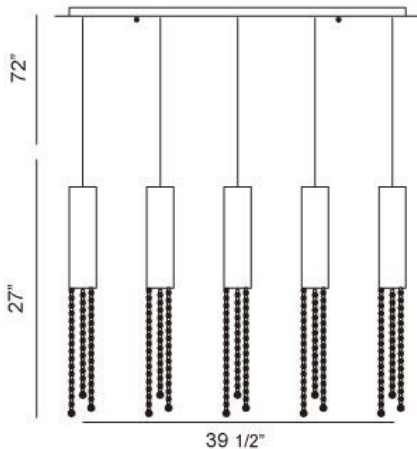

GROOVE, 40" LINEAR PENDANT

PRODUCT DETAILS

No.	:	20417-017
Product Color	:	CHROME
Product Material	:	METAL
Shade / Accent Colour	:	CLEAR
Shade / Accent Material	:	CRYSTAL
Length	:	39.5"
Width	:	5.75"
Height	:	27"
Overall Height	:	99"
Weight	:	18lbs

LIGHT SOURCE DETAILS

Number of Bulbs	:	5
Light Source	:	Halogen
Light Source Type	:	GU10
Input Voltage	:	120V
Bulb Voltage	:	120V
Socket Type	:	GU10
Wattage	:	50W
Total Wattage	:	250W
Bulb Included	:	No
Dimmable	:	Yes

Options Available

ITEM NO.	FINISH	SHADE
20417-017	CHROME	CLEAR

TECHNICAL DETAILS

Light Direction	:	Down
Hanging Support Type	:	WIRE
Hanging Support Length	:	72"
Canopy / Backplate Height	:	1"
Canopy / Backplate Dia.	:	5"
Adjustable Lamp Head	:	No
Approval	:	