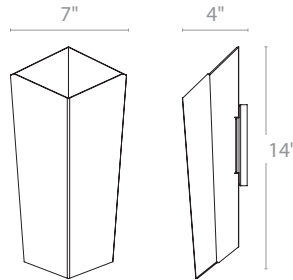

DINK – model: WS-327

LED Interior Sconce

Fixture Type:

Catalog Number:

Project:

Location:

PRODUCT DESCRIPTION

DINK reveals a tapered wall lighting design in two stunning luxurious finishes of white with silver leaf and bronze with gold leaf. Ideal for residential, hospitality and office applications. The perfect compliment to the Gilt, YOLO, and Marimba chandeliers.