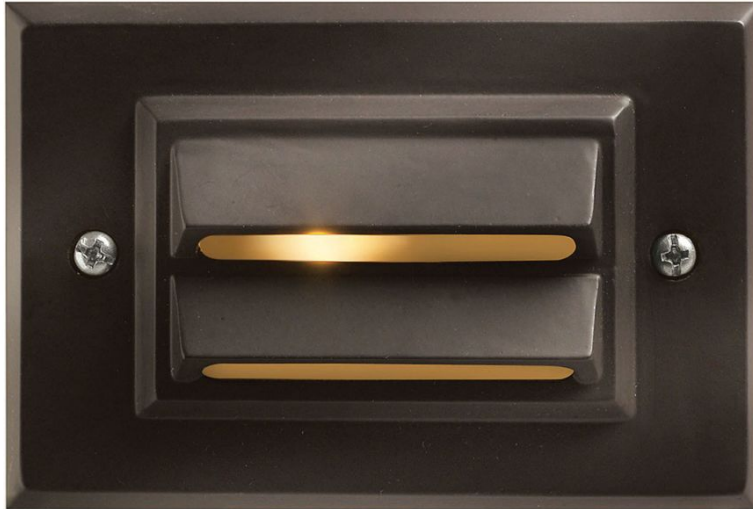

## 1546BZ-LL

12V HORIZONTAL LED DECK SCONCE

DETAILS	
FINISH:	Bronze
MATERIAL:	Aluminum
GLASS:	Frosted
DIMMABLE:	YES, WITH MLV ON TRANSFORMER PRIMARY

DIMENSIONS	
WIDTH:	4.6"
HEIGHT:	3.1"
DEPTH:	2.5

LIGHT SOURCE	
LIGHT SOURCE:	Socketed
LED NAME:	EA-LMW-1.5W
VOLTAGE:	12v
VOLT AMPS:	2.5
COLOR TEMP:	2700
LUMENS:	150
CRI:	80
INCANDESCENT EQUIVALENCY:	1 x 25w
DIMMABLE:	YES, WITH MLV ON TRANSFORMER PRIMARY
TRANSFORMER REQUIRED:	Yes