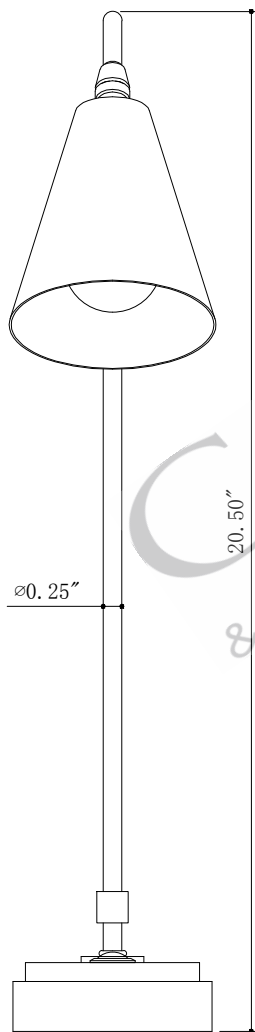

- 6.5"W*4.0E*1.5"H BASE
- 4.25"W*10.5E*20.5"H BODY
- 4.25"DIA*4.75"H SHADE

TOP VIEW

SIDE VIEW

FRONT VIEW

6000-0781B 6000-0782B

ALL WORK © 2021 CURREY & COMPANY