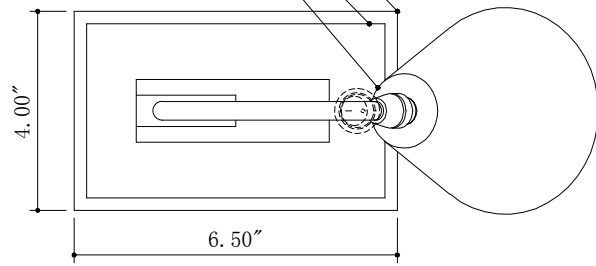

- 6.5"W*4.0E*1.5"H BASE
- 4.25"W*10.5E*20.5"H BODY
- 4.25"DIA*4.75"H SHADE

TOP VIEW

SIDE VIEW

FRONT VIEW

6000-0781B 6000-0782B

ALL WORK © 2021 CURREY & COMPANY