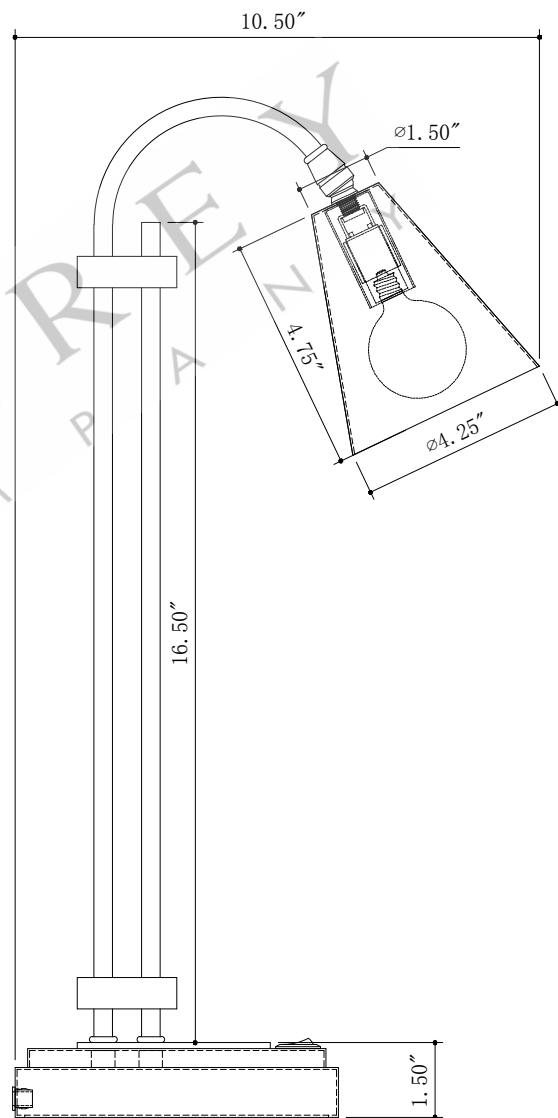

- 6.5"W*4.0E*1.5"H BASE
- 4.25"W*10.5E*20.5"H BODY
- 4.25"DIA*4.75"H SHADE

TOP VIEW

SIDE VIEW

FRONT VIEW

6000-0781B 6000-0782B

ALL WORK © 2021 CURREY & COMPANY