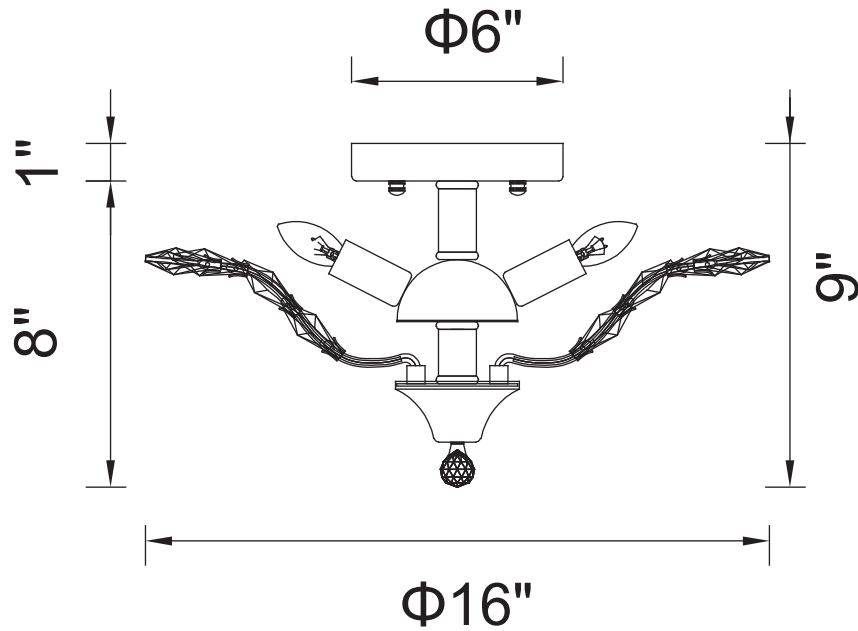

PROJECT: _____

FIXTURE TYPE: _____

LOCATION: _____

CONTACT/PHONE: _____

Item	5206C16C
Collection	IVY
Finish	Chrome
Glass	-----
Crystal	Clear
Input	120V AC,60HZ,AC

Shade	-----
Length/Dia.	16"
Width/Ext.	-----
Height	9"
Maximum	-----
Lumens	-----

Light Source	E12
Bulb Info.	3×60W
Included	-----
Dimmable	Yes
Color	-----
Weight	