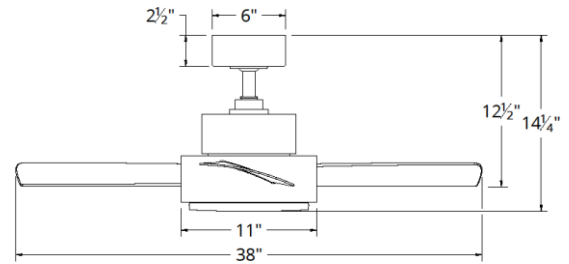

VOX 38" Ceiling Fan
FR-W1802-38L

MODERN FORMS
SMART FANS

PRODUCT DESCRIPTION

From bedrooms to boardrooms, pool houses to patios, Vox works its magic with a compact design that looks great anywhere- even outside. We make all our smart fans wet-rated- that means highly durable materials and weather-resistant finishes- so you can keep a consistent look and feel throughout your décor. Control your smart fan with the exclusive Modern Forms app, which integrates easily with smart devices you already own- if you want to turn it on, all you have to do is ask.

SPECIFICATIONS

Construction: Aluminum
Blade: 13° Pitch, 38" sweep, ABS
Downrod: 1" O.D. x 6"H included
Mounting Slope: Up to 32°
Lead Wire: 80"
Hanging Weight: 16.50 lbs
Total Power: 63.5W
Standards: UL/cUL Wet Location listed, Title 24 JA8-2016 Compliant, Title 20

FEATURES

- 6 fan speeds through both Summer and Winter Modes
- Silent DC motor
- Luminaire cover not available
- Includes BT remote control F-RCBT-WT
- Additional remote control with wall cradle sold separately
- Optional wall control for 3, 4-way control sold separately
- Compatible with Modern Forms app

LIGHT KIT PERFORMANCE

Light Source: LED
Light Wattage: 23.5W
Dimming: Integrated
Color Temperature: 3000K (2700K / 3500K options available)
Rated Life: 50,000 Hours
Standards: Title 24 JA8-2016 Compliant

ESTIMATED AIR PERFORMANCE

Airflow: 5257 cubic ft per minute on high
Power: 40 watts on high
Airflow Efficiency: 132 cubic ft per minute per watt
Revolutions Per Minute: 247 RPMs on high
Estimated Yearly Energy Cost ($): $6.83

WIRELESS PERFORMANCE

Bluetooth Range: Up to 150 ft*
Wi-Fi Range: Up to 150 ft*

ORDER NUMBER

Model	LED Lumens	Delivered Lumens	Housing	Blade
FR-W1802-38L	2041	949	BZ <i>Bronze</i>	<i>Bronze</i>
			MW <i>Matte White</i>	<i>Matte White</i>
			MB <i>Matte Black</i>	<i>Matte Black</i>

Example: **FR-W1802-38L-BZ**

For 2700K add "-27"; 3500K add "-35" before the finish: **FR-W1802-38L-27-MW**

*Results may vary based on application and surroundings.

modernforms.com
Phone (866) 810.6615
Fax (800) 526.2585

Headquarters/Eastern Distribution Center
44 Harbor Park Drive
Port Washington, NY 11050

Central Distribution Center
1600 Distribution Ct
Lithia Springs, GA 30122

Western Distribution Center
1750 Archibald Avenue
Ontario, CA 91760