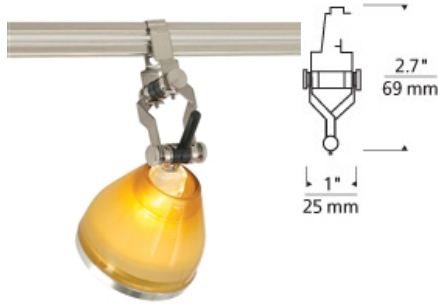

LOW-VOLTAGE HEADS

MO-Pivot Head

DESCRIPTION

Directs the beam right where you want it. Head swivels 220°, pivots on vertical and horizontal axes. Specify for low-voltage, MR16 of up to 75 watts (lamp sold separately). For MonoRail system only.

ACCESSORIES & OPTICAL CONTROLS

Backlight Shield, Barndoors, Cone Glass Shield, Flight Paper, Lil Egypt Shade, Lil Wok Shade, Louver Lens Holder, Round Glass Shield, Snap Louver Lens Holder, Taza Accessory

WEIGHT

0.1lb / 0.05kg ±