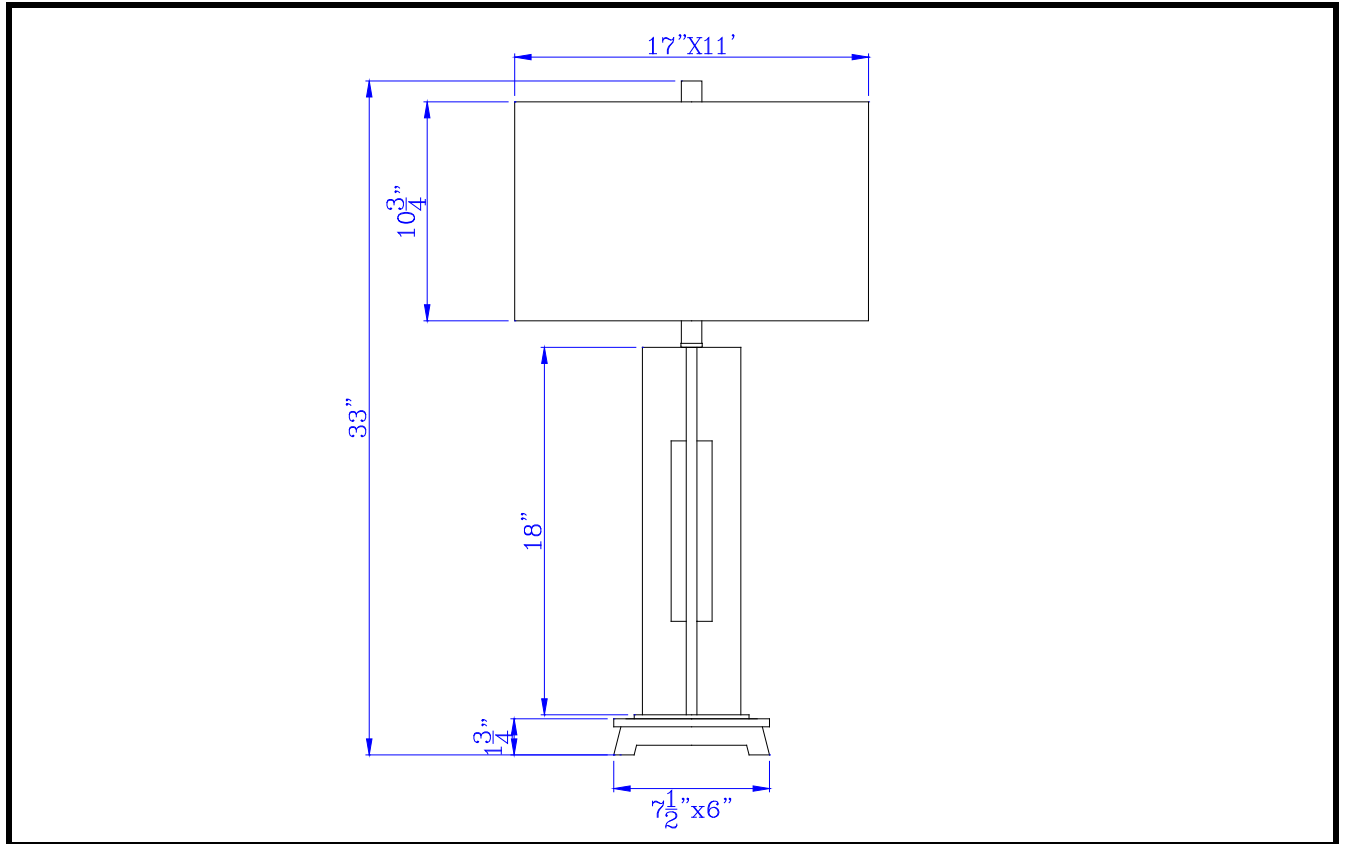

Model No: BO-2896TB
Description: Glenview metal/wood table lamp with rectangular fabric shade
Material: Metal/Oak,MDF
Finish : Black/Expresso
Height: 33"
Reach/Depth: 11"
Base Width: 7 1/2"x6"
Wattage : 150W
Socket : Medium Base (E26)
Switch: 3-Way
Bulb: Incandescent, CFL
Wire Length: 6'
Wire Color: Black
Shade No:
Material: Fabric
Shade size: 11"x17"x11"x17"x10 3/4"