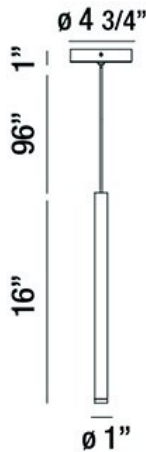

NAVADA, 1" ROUND PENDANT

Options Available

ITEM NO.	FINISH	SHADE
34164-013	SATIN NICKEL	SATIN NICKEL
34164-020	ANTIQUE BRASS	ANTIQUE BRASS
34164-037	WHITE	WHITE
34164-044	BLACK	BLACK

PRODUCT DETAILS

No.	: 34164-044
Product Color	: BLACK
Product Material	: METAL
Shade / Accent Colour	: BLACK
Shade / Accent Material	: METAL TUBES
Diameter	: 1"
Height	: 16"
Overall Height	: 113"
Weight	: 1.3lbs

LIGHT SOURCE DETAILS

Light Source Type	: INTEGRATED LED
Input Voltage	: 120V
Bulb Voltage	: 120V
Total Wattage	: 3W
Total Lumen	: 250lm
Kelvin	: 3000K
CRI	: 90+
Dimmable	: No

TECHNICAL DETAILS

Hanging Support Type	: WIRE
Hanging Support Length	: 96"
Canopy / Backplate Height	: 1"
Canopy / Backplate Dia.	: 4.75"
Location	: DRY
Approval	: 