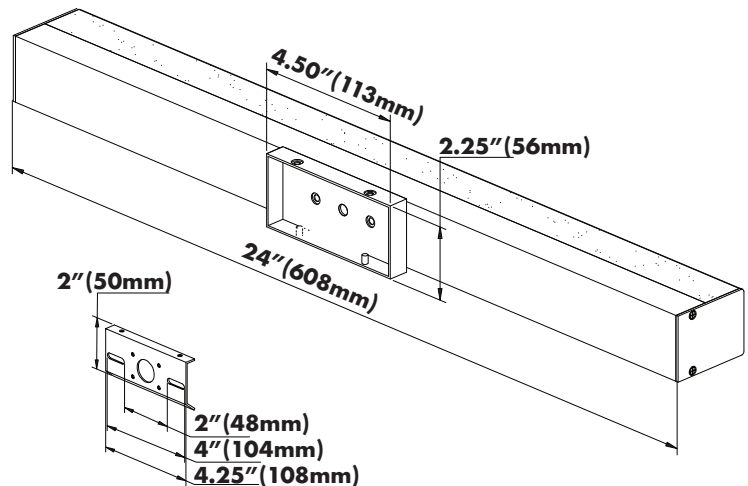

SPECIFICATIONS

• LUMENS	1656.6LM
• WATTS	25.29W
• VOLTAGE	120V
• CRI	90
• CCT	3000K
• IP RATED	DAMP LOCATION
• MATERIAL	ALUMINUM / GLASS / IRON
• FINISH	ALUMINUM
• LIFETIME	50,000 HOURS
• DIMMABLE	YES, AC LED
• SHADE SHAPE	CIRCULAR
• SHADE MATERIAL	ALUMINUM / ACRYLIC
• SHADE COLOR	WHITE
• WARRANTY	5-YEAR LIMITED

THE MEASUREMENTS ARE ROUNDED TO THE NEAREST 1/4"

AVAILABLE FINISHES