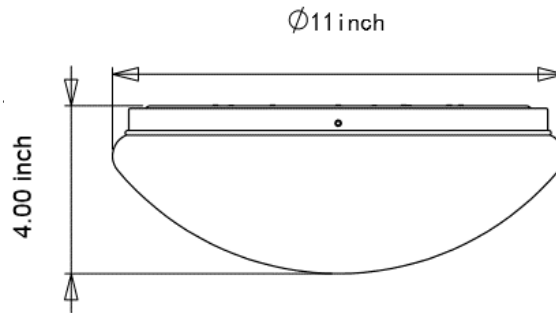

CF3001

11" 15W CRI 80 3000K 1050 Lumens LED Decorative Ceiling Fixture

- A. Multi-faceted fixture interior engineered to maximize LED module performance.
- B. LED module designed to deliver maximum light levels to work surface without fixture glare.
- C. Opaque white acrylic lens finish provides maximum optical comfort and effective light distribution. The low profile dimmable unit is ETL damp listed and produces 1050 lumens at 80+ CRI.

Installation

- Flush mounted surface without fixture glare.
- Suitable for damp locations.
- 120V,60Hz input.

Specifications

Category	Ceiling Fixture	Individual Box Length (Inch)	11.22
Shape	Round	Individual Box Width (Inch)	4.33
Bulb Base Type	Integrated LED	Individual Box Height (Inch)	11.22
Bulb Base Finish	N/A	Individual Box Weight per Unit (LBS)	1.76
Color Temperature	3000K		
Beam Angle	120°		
Finish	White		
CRI	80		
Average Life (Hours)	50000		
Estimated Yearly Energy Cost (11 ¢/Kwh)	1.81	Lamp Type	LED
Life Based On 3Hrs/Day (Years)	45.66	Bulb Shape	N/A
Product Length (Inch)	N/A	Dry/Wet/Damp	Damp
Product Width (Inch)	Φ11"	Energy Star	N/A
Product Height (Inch)	4"	Power Factor	0.9
Product Extension (Inch)	N/A	Current	140mA
Product Weight Per Unit (Lbs)	1.3	Lumen/Watt	70
Dimmable	YES	Warranty (Year)	5
Watts	15	DLC (Yes/No)	No
Watt Equivalent	75	Input Voltage	120V
Lumens	1050	Housing Material	Iron
Certification (ETL/FCC/RoHS)	ETL	Lens	Acrylic
		Led Type	Sanan