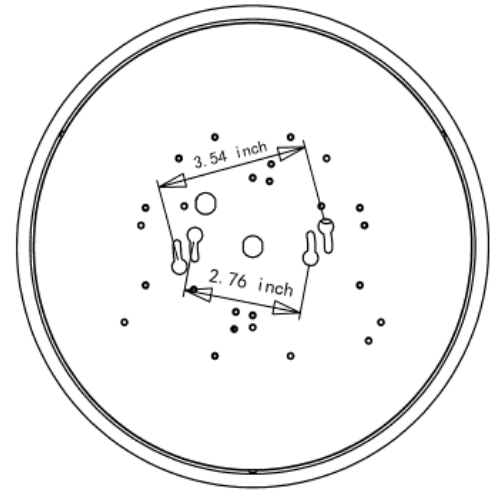

CF3001

11" 15W CRI 80 3000K 1050 Lumens LED Decorative Ceiling Fixture

- A. Multi-faceted fixture interior engineered to maximize LED module performance.
- B. LED module designed to deliver maximum light levels to work surface without fixture glare.
- C. Opaque white acrylic lens finish provides maximum optical comfort and effective light distribution. The low profile dimmable unit is ETL damp listed and produces 1050 lumens at 80+ CRI.

Performance

- Suitable for indoor lighting.
- Dimmable with most dimmer;
Dimming smoothly from 10% to 100%.
- UL compliant, FCC certified.

Construction

- Opaque white PMMA Cover
- DOB LED module designed
- Designed For Ceiling Or Wall Applications

Installation

- Flush mounted surface without fixture glare.
- Suitable for damp locations.
- 120V,60Hz input.

Specifications

Category	Ceiling Fixture	Individual Box Length (Inch)	11.22
Shape	Round	Individual Box Width (Inch)	4.33
Bulb Base Type	Integrated LED	Individual Box Height (Inch)	11.22
Bulb Base Finish	N/A	Individual Box Weight per Unit (LBS)	1.76
Color Temperature	3000K		
Beam Angle	120°		
Finish	White		
CRI	80		
Average Life (Hours)	50000		
Estimated Yearly Energy Cost (11 ¢/Kwh)	1.81	Lamp Type	LED
Life Based On 3Hrs/Day (Years)	45.66	Bulb Shape	N/A
Product Length (Inch)	N/A	Dry/Wet/Damp	Damp
Product Width (Inch)	Φ11"	Energy Star	N/A
Product Height (Inch)	4"	Power Factor	0.9
Product Extension (Inch)	N/A	Current	140mA
Product Weight Per Unit (Lbs)	1.3	Lumen/Watt	70
Dimmable	YES	Warranty (Year)	5
Watts	15	DLC (Yes/No)	No
Watt Equivalent	75	Input Voltage	120V
Lumens	1050	Housing Material	Iron
Certification (ETL/FCC/RoHS)	ETL	Lens	Acrylic
		Led Type	Sanan