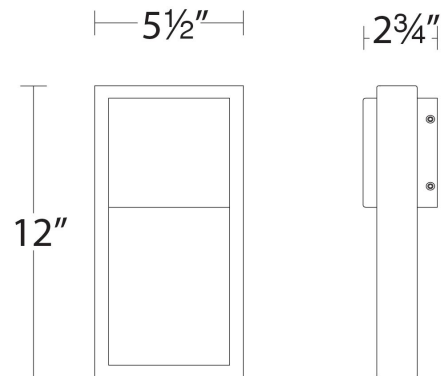

LINE DRAWING

WS-W15912