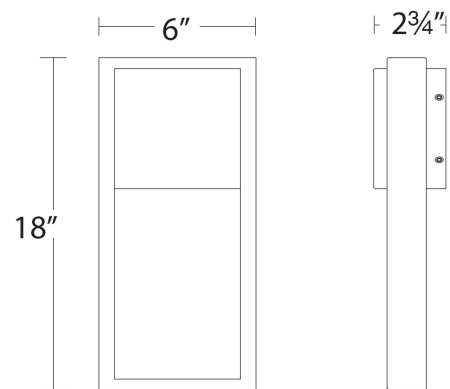

LINE DRAWING

WS-W15918