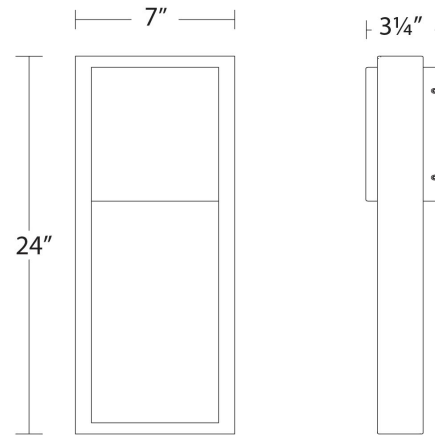

LINE DRAWING

WS-W15924