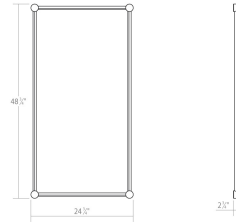

Project:

Purolinear 360 LED Wall Bar Spec Sheet

SKU: 23QPCSR24R120PHA Learn more at:
<https://sonnemanlight.com/purolinear-360-led-wall-bar>

Description: A system of linear tubes, set within the geometry of surface-mounted cylinder brackets, rotate individually to direct the LED illumination in 360 degrees along their axis. Arranged in a linear pattern or along a single path, the possibilities for compositions are endless and unlimited in scalability. Set on a wall, in line behind a bed, the rotatable luminaires provide the variability of direct or indirect illumination.

Type #:

Dimensions

Height:	48.75"
Width:	24.75"
Extends:	2.75"
Minimum Extension:	2.75
Maximum Extension:	2.75
Canopy/Backplate/Base:	2"
Shape:	Rectangle
Size:	24"/48"

Installation

Installation:	Licensed electrician required
---------------	-------------------------------