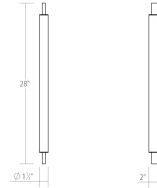

Project:

Keel LED Bath Bar (3500K) Spec Sheet

SKU: 3832.25-35 Learn more at:
<https://sonnemanlight.com/keel-led-bath-bar>

Description: A classically minimalist approach to functionality with its architectural sleekness. Keels Bath Bar is dramatically functional and modern. In addition to this Bath Bar, Keel is also available as a free-standing [Floor Lamp](#), suspended as a [Pendant](#), and wall-mounted as a [Wall Lamp](#). These crisply intersecting forms bring multiple lighting applications to the task with architectural precision.

An [Optional Wall Plate Kit](#) is available for Keel Bath Bars.

Type #:

Dimensions

Height:	1.5"
Width:	28"
Extends:	2.25"
Minimum Extension:	2.25"
Maximum Extension:	2.25"
Size:	28"
Canopy/Backplate/Base Width:	28
Canopy/Backplate/Base Height:	1.5

Installation

Installation:	Licensed electrician required
Installation Orientation:	Any Orientation

Shipping

Carton 1 L x W x H:	32" X 6" X 6"
Carton 1 Gross Weight:	3 LBS

Shade

Shade 1 Material:	Optical Acrylic
-------------------	-----------------