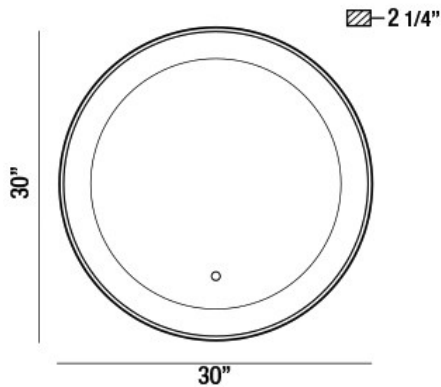

PROJECT INFORMATION

Job Name: Date: Type:

Comments: