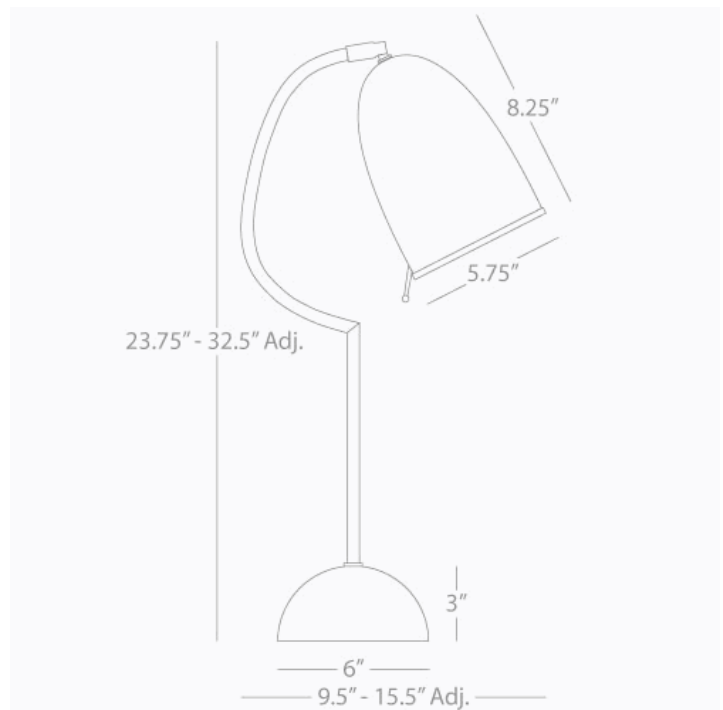

DIRECTOR

Z1546

Task Table Lamp

1-60W Max.

Bulb Type: A

Switch: Hi-Lo Line Switch

Deep Patina Bronze Finish

Aged Brass Accents

Metal Shade w/ Frosted Glass Diffuser

** Available for Quick SHIP **