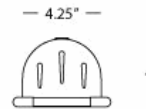

CHASE

S1987

Double Shade Bath Strip

4-60W Max.

Bulb Type: B11 Torpedo

Direct Wire Only

Polished Nickel Finish over Steel

Frosted White Cased Glass Shades

Can Be Mounted Horizontally or Vertically

FINISH OPTIONS:

1987 - Antique Brass

D1987 - Dark Antique Nickel

Z1987 - Deep Patina Bronze

** Available for Quick SHIP **