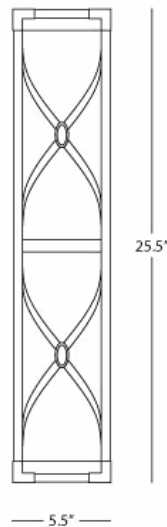

CHASE

S1987

Double Shade Bath Strip

4-60W Max.

Bulb Type: B11 Torpedo

Direct Wire Only

Polished Nickel Finish over Steel

Frosted White Cased Glass Shades

Can Be Mounted Horizontally or Vertically

FINISH OPTIONS:

1987 - Antique Brass

D1987 - Dark Antique Nickel

Z1987 - Deep Patina Bronze

** Available for Quick SHIP **